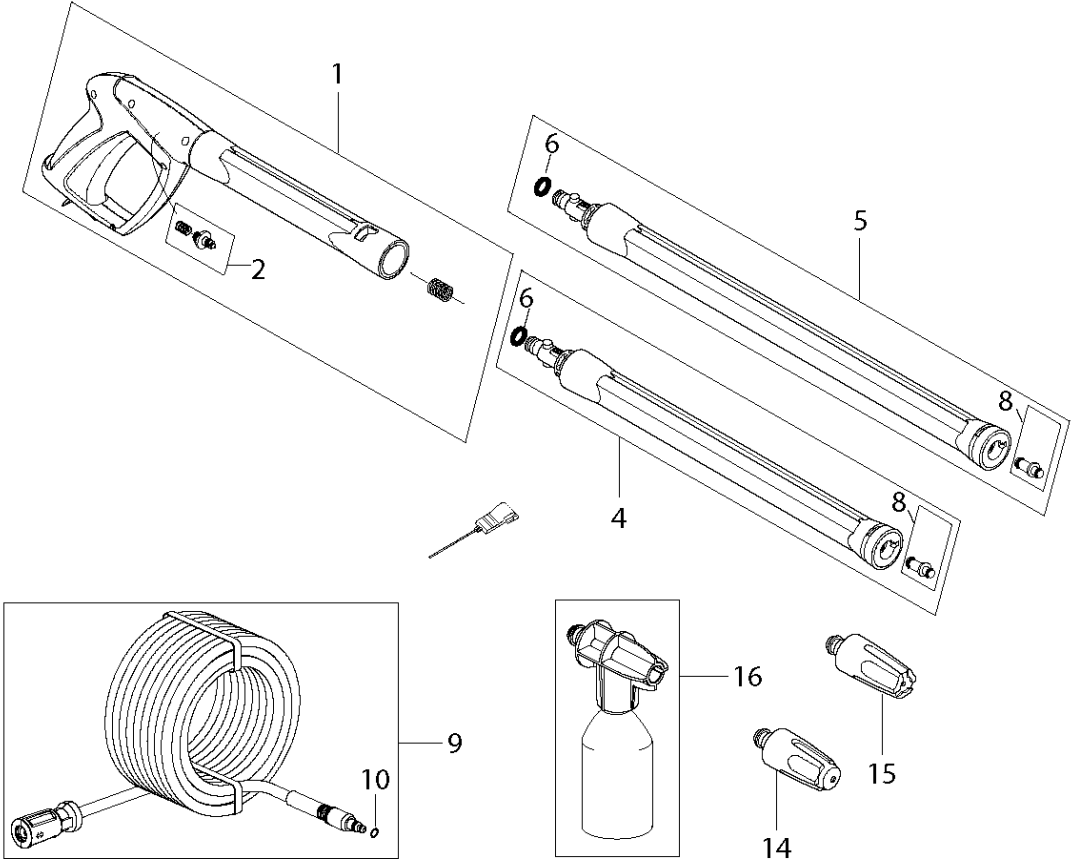

ACCESSORIES

PW 345C

2017.04.06

2017.08.03

ACCESSORIES

PW 345C, 2017-10

Ref	Part No	Description	Remark	QTY KIT
1	592 61 76-33	GUN	G4 GUN DARK GREY	1
2	592 61 76-55	SERVICE KIT	KIT F. G3 GUN SPRING & VALVE	1
4	592 61 76-35	TUBE	G4 NOZZLE TUBE SHORT	1
5	592 61 76-34	TUBE	G4 NOZZLE TUBE 55MM DARK GREY	1
6	592 61 76-73	O-RING	O-RING 9.0X2.6 SH90 NBR	1
8	592 61 76-57	NOZZLE	LOW PRESSURE NOZZLE W.O-RINGS	1
9	592 61 76-48	HOSE	HOSE TEXTILE SOFT 8M FOR MODEL	1
10	740 42 03-00	O-RING	O-RING 5.1X1.6 VITON SH 90	1
14	592 61 76-05	NOZZLE	C&C POWER SPEED TURQUOISE	1
15	592 61 76-84	NOZZLE	PR TORNADO DARK BLUE	1
16	592 61 76-06	NOZZLE	C&C FOAMSPRAYER WITH BOTTLE	1