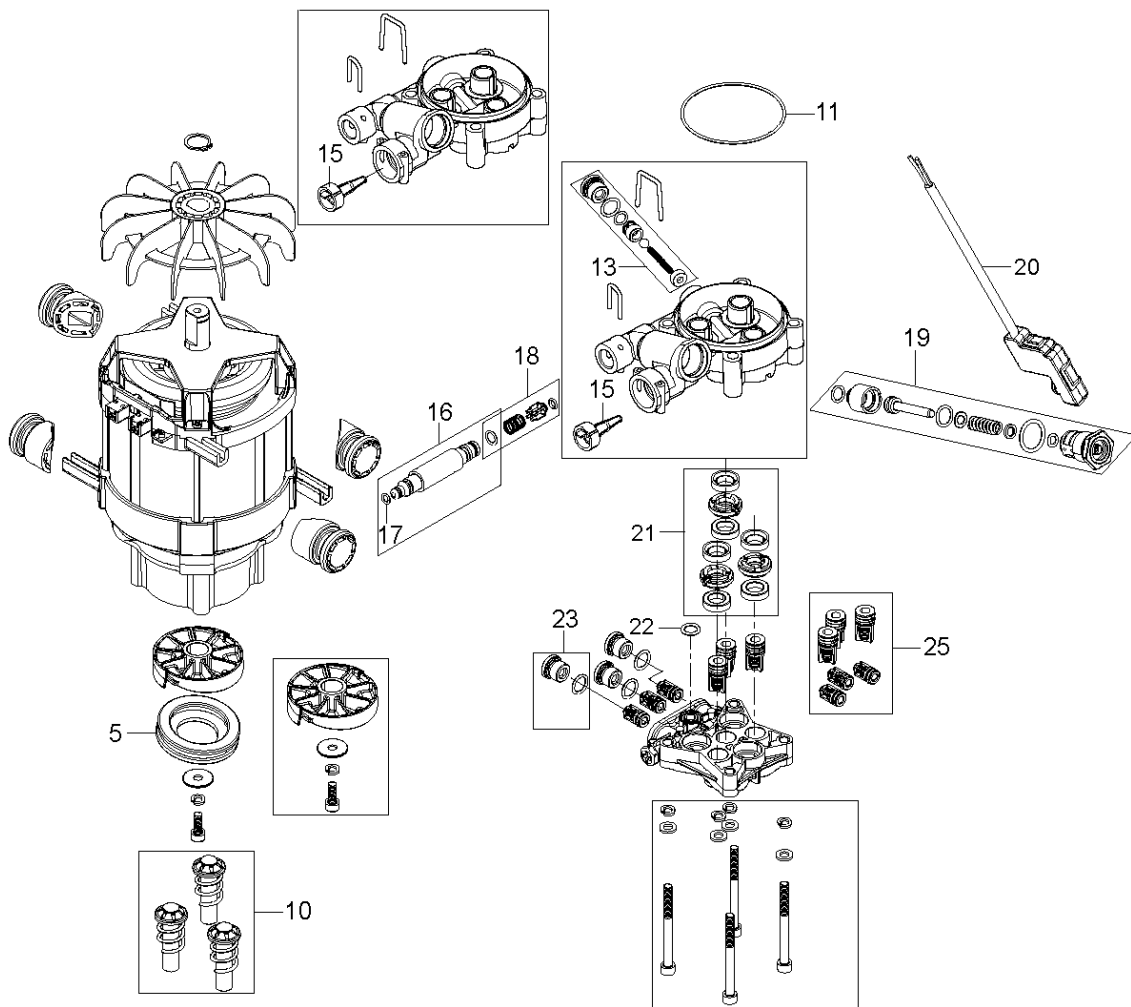

PW 345C, 2017-10

Ref	Part No	Description	Remark	QTY KIT
1	592 61 76-33	GUN	G4 GUN DARK GREY	1
2	592 61 76-55	SERVICE KIT	KIT F. G3 GUN SPRING & VALVE	1
4	592 61 76-35	TUBE	G4 NOZZLE TUBE SHORT	1
5	592 61 76-34	TUBE	G4 NOZZLE TUBE 55MM DARK GREY	1
6	592 61 76-73	O-RING	O-RING 9.0X2.6 SH90 NBR	1
8	592 61 76-57	NOZZLE	LOW PRESSURE NOZZLE W.O-RINGS	1
9	592 61 76-48	HOSE	HOSE TEXTILE SOFT 8M FOR MODEL	1
10	740 42 03-00	O-RING	O-RING 5.1X1.6 VITON SH 90	1
14	592 61 76-05	NOZZLE	C&C POWER SPEED TURQUOISE	1
15	592 61 76-84	NOZZLE	PR TORNADO DARK BLUE	1
16	592 61 76-06	NOZZLE	C&C FOAMSPRAYER WITH BOTTLE	1

OVERVIEW

PW 345C

2017.04.06

2017.08.02

OVERVIEW

PW 345C, 2017-10

Ref	Part No	Description	Remark	QTY KIT
3	592 61 76-12	CAPACITOR	CAPACITOR UNIVERSAL MPX	1
4	592 61 76-26	COIL	EMC COIL UNIVERSAL	1
5	592 61 77-02	KNOB	SWITCH KNOB BLACK KIT	1
6	592 61 76-68	O-RING	O-RING 10.2X2.5 NBR 70	1
8	592 61 77-03	SWITCH	SWITCH ON/OFF WITH SHAFT	1
13	592 61 76-52	GASKET	INLET GASKET	1
15	593 00 23-01	HOLDER	LANCE HOLDER BOTTOM	1
16	592 61 77-14	INLET	WATER INLET NA01	1
28	593 09 58-01	HOLDER	LANCE HOLDER TOP DARK GREY	1

MOTOR PUMP

PW 345C

2015.08.20

2017.08.02

PUMP

PW 345C, 2017-10

Ref	Part No	Description	Remark	QTY KIT
5	592 61 77-05	BEARING	THRUST BALL BEARING	1
10	592 61 76-78	PISTON	PISTON COMPLETE KIT 3PCS	1
11	592 61 76-72	O-RING	O-RING 72X2 SH90	1
13	592 61 76-24	SERVICE KIT	EASY START KIT	1
15	592 61 76-51	FILTER	INLET FILTER MESH SP	1
16	592 61 76-75	QUICK COUPLING	OUTLET INSERT QUICK COUPLING	1
17	740 42 03-00	O-RING	O-RING 5.1X1.6 VITON SH 90	1
18	592 61 76-62	NON RETURN VALVE	NON RETURN VALVE COMPLETE	1
19	592 61 76-97	VALVE	START/STOP VALVE D3.05	1
20	592 61 76-61	MICRO SWITCH	MICROSWITCH BOX COMPLETE	1
21	592 61 77-06	COLLAR	THRUST COLLAR WATER KIT	1
22	503 26 30-26	O-RING	O-RING 10.0X2.2 NBR 90	1
23	592 61 76-93	CABLE	ROTARY CABLE HOOK ORANGE	3
25	592 61 76-53	VALVE	INLET OUTLET VALVE 6PCS	1