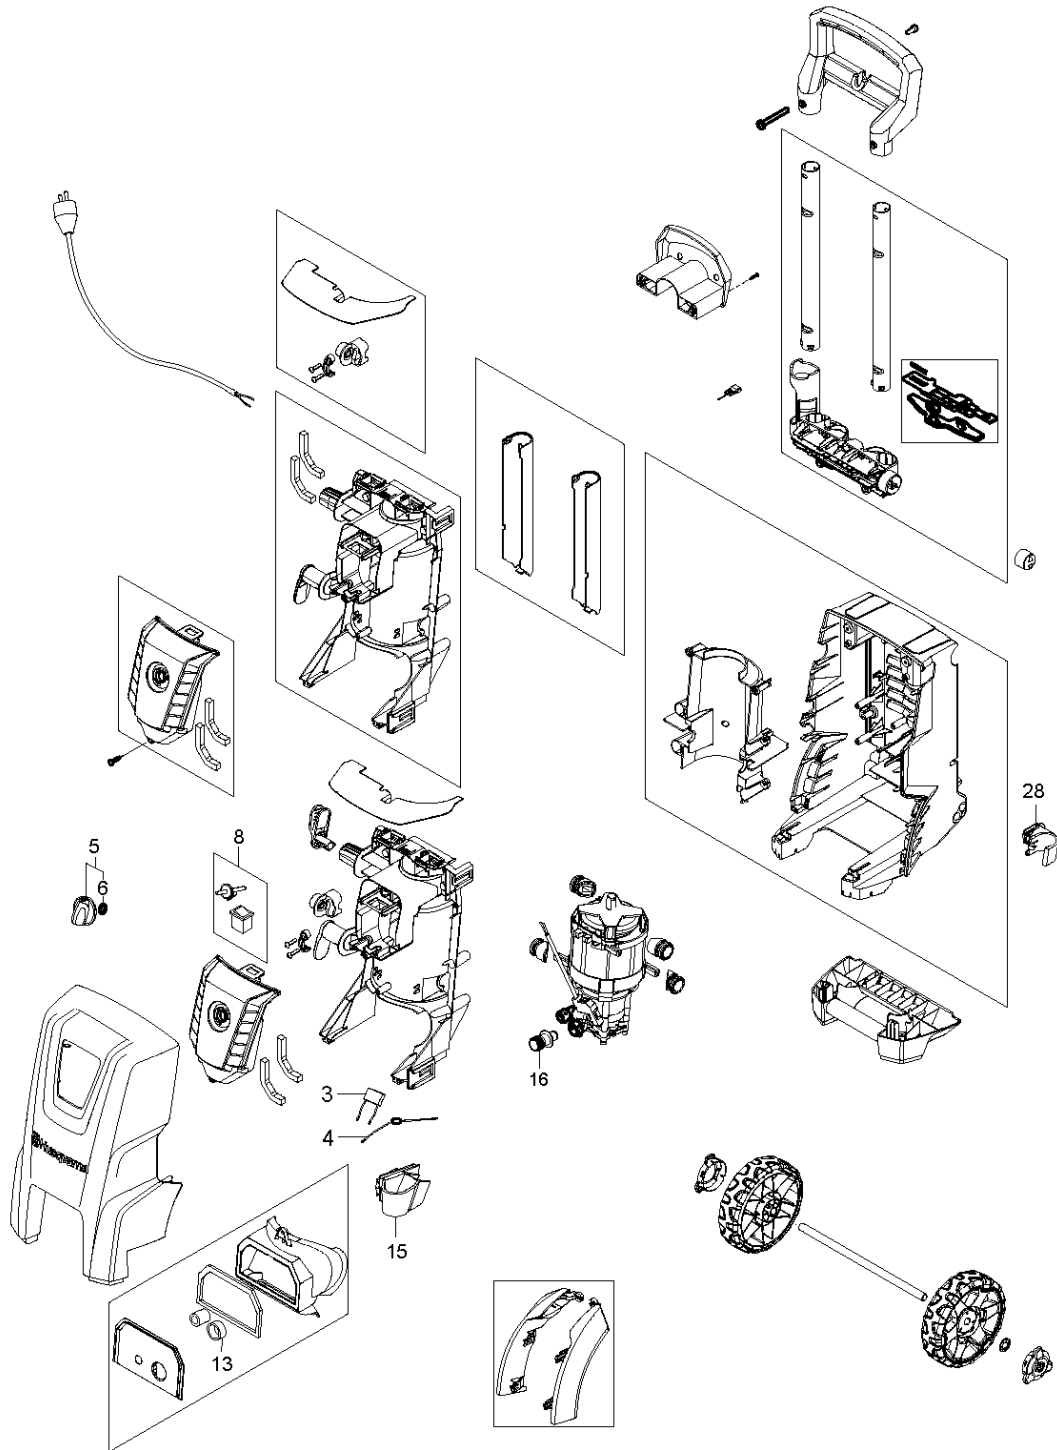

PW 345C, 2017-10

Ref	Part No	Description	Remark	QTY KIT
1	592 61 76-33	GUN	G4 GUN DARK GREY	1
2	592 61 76-55	SERVICE KIT	KIT F. G3 GUN SPRING & VALVE	1
4	592 61 76-35	TUBE	G4 NOZZLE TUBE SHORT	1
5	592 61 76-34	TUBE	G4 NOZZLE TUBE 55MM DARK GREY	1
6	592 61 76-73	O-RING	O-RING 9.0X2.6 SH90 NBR	1
8	592 61 76-57	NOZZLE	LOW PRESSURE NOZZLE W.O-RINGS	1
9	592 61 76-48	HOSE	HOSE TEXTILE SOFT 8M FOR MODEL	1
10	740 42 03-00	O-RING	O-RING 5.1X1.6 VITON SH 90	1
14	592 61 76-05	NOZZLE	C&C POWER SPEED TURQUOISE	1
15	592 61 76-84	NOZZLE	PR TORNADO DARK BLUE	1
16	592 61 76-06	NOZZLE	C&C FOAMSPRAYER WITH BOTTLE	1

OVERVIEW

PW 345C

2017.04.06

2017.08.02

OVERVIEW

PW 345C, 2017-10

Ref	Part No	Description	Remark	QTY KIT
3	592 61 76-12	CAPACITOR	CAPACITOR UNIVERSAL MPX	1
4	592 61 76-26	COIL	EMC COIL UNIVERSAL	1
5	592 61 77-02	KNOB	SWITCH KNOB BLACK KIT	1
6	592 61 76-68	O-RING	O-RING 10.2X2.5 NBR 70	1
8	592 61 77-03	SWITCH	SWITCH ON/OFF WITH SHAFT	1
13	592 61 76-52	GASKET	INLET GASKET	1
15	593 00 23-01	HOLDER	LANCE HOLDER BOTTOM	1
16	592 61 77-14	INLET	WATER INLET NA01	1
28	593 09 58-01	HOLDER	LANCE HOLDER TOP DARK GREY	1

MOTOR PUMP

PW 345C

2015.08.20

2017.08.02

PUMP

PW 345C, 2017-10

Ref	Part No	Description	Remark	QTY KIT
5	592 61 77-05	BEARING	THRUST BALL BEARING	1
10	592 61 76-78	PISTON	PISTON COMPLETE KIT 3PCS	1
11	592 61 76-72	O-RING	O-RING 72X2 SH90	1
13	592 61 76-24	SERVICE KIT	EASY START KIT	1
15	592 61 76-51	FILTER	INLET FILTER MESH SP	1
16	592 61 76-75	QUICK COUPLING	OUTLET INSERT QUICK COUPLING	1
17	740 42 03-00	O-RING	O-RING 5.1X1.6 VITON SH 90	1
18	592 61 76-62	NON RETURN VALVE	NON RETURN VALVE COMPLETE	1
19	592 61 76-97	VALVE	START/STOP VALVE D3.05	1
20	592 61 76-61	MICRO SWITCH	MICROSWITCH BOX COMPLETE	1
21	592 61 77-06	COLLAR	THRUST COLLAR WATER KIT	1
22	503 26 30-26	O-RING	O-RING 10.0X2.2 NBR 90	1
23	592 61 76-93	CABLE	ROTARY CABLE HOOK ORANGE	3
25	592 61 76-53	VALVE	INLET OUTLET VALVE 6PCS	1