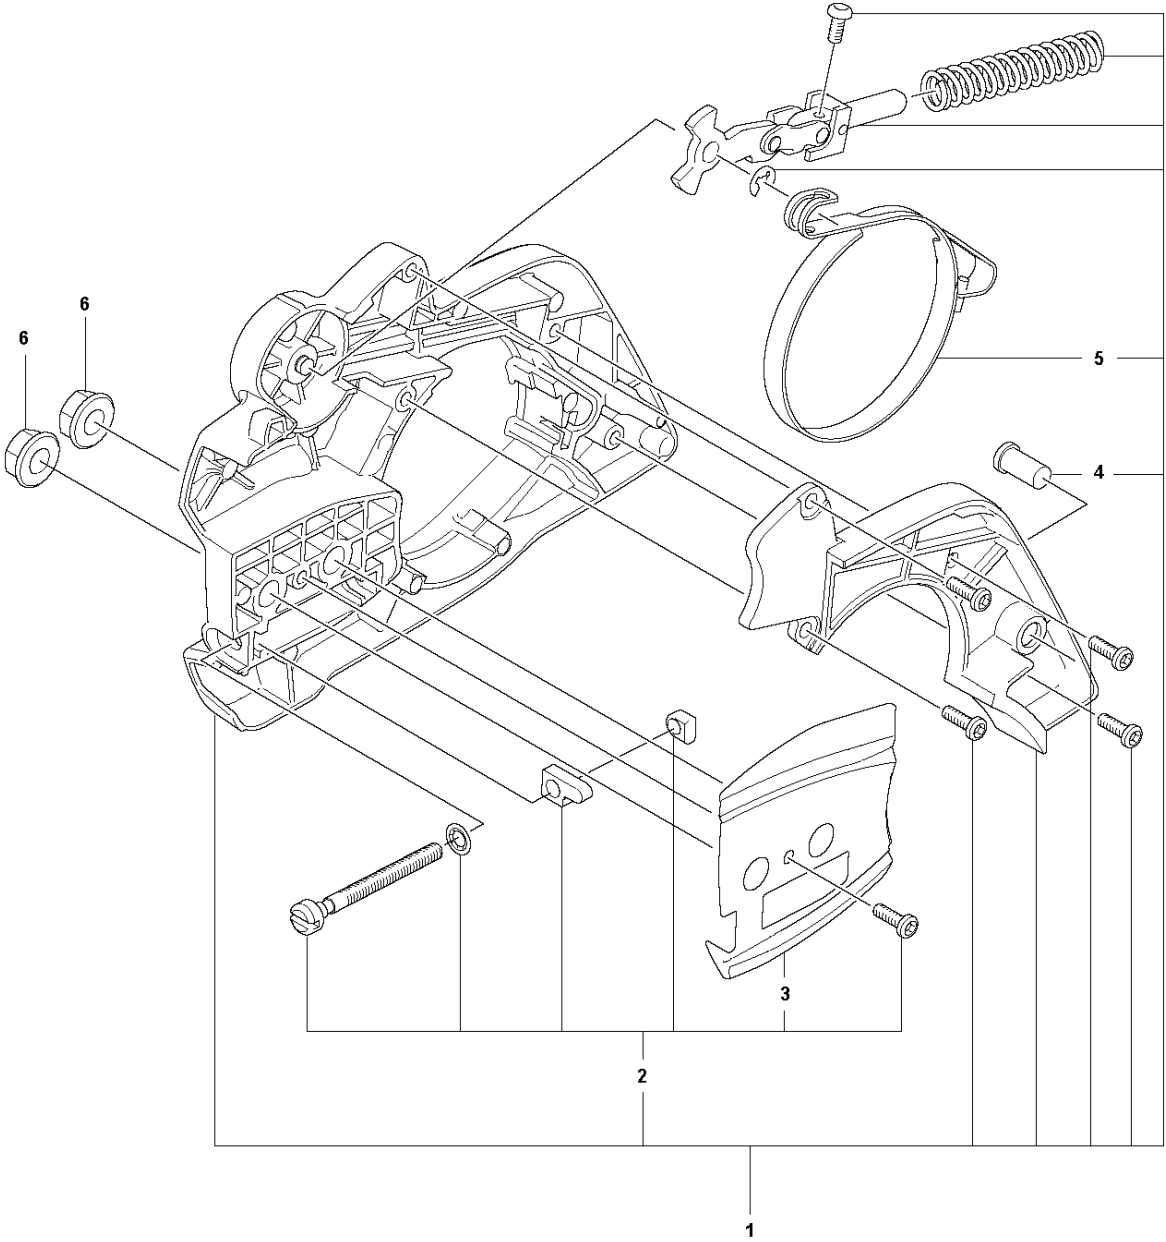

SPARE PARTS LIST

CHAIN SAWS

130

A 130
CARBURETOR & AIR FILTER

Ref	Part No	Description	Remark	QTY KIT
1	591 46 39-01	INLET	Intake Boot	1
2	591 46 44-01	SERVICE KIT	Insulation Wall	1
3	591 46 45-01	SERVICE KIT	Filter Holder	1
4	501 74 94-01	VALVE ASSY		1
5	589 28 92-01	FLANGE		1
6	588 24 79-01	CARBURETTOR		1
6	593 81 81-01	CARBURETTOR	RUSSIA & LATIN AMERICA ONLY	1
7	588 22 93-01	AIR FILTER	Mesh Filter	1
8	588 22 93-02	AIR FILTER	Non-Woven Filter	1
9	503 21 70-10	SCREW CCRPANT		2
10	530 01 61-01	NUT		2
11	503 93 66-01	PURGE		1

B 130
CHAIN BRAKE & CLUTCH COVER

Ref	Part No	Description	Remark	QTY	KIT
1	591 46 47-01	SERVICE KIT	Clutch Cover	1	
2	591 46 46-01	SERVICE KIT	Bar Adjuster	1	1
3	582 64 76-01	GUIDE PLATE		1	1,2
4	590 43 96-01	GUIDE BUSHING		1	
5	544 30 60-01	BRAKE BAND ASSY		1	1
6	530 01 59-17	NUT		2	

C 130
CLUTCH & OIL PUMP

Ref	Part No	Description	Remark	QTY	KIT
1	591 46 68-01	SERVICE KIT	OIL PUMP	1	
2	579 62 15-01	WASHER		1	
3	582 59 84-01	CLUTCH DRUM ASSY		1	
4	530 01 56-11	WASHER		1	
5	530 09 41-88	SPRING		1	6
6	530 01 49-49	CLUTCH		1	

D 130
CRANKCASE

Ref	Part No	Description	Remark	QTY	KIT
1	591 46 48-01	SERVICE KIT	Hand Guard	1	
2	545 12 73-01	BOSS	SCREW	2	
3	544 11 12-03	TANK CAP ASSY		1	10
4	589 24 11-01	GASKET		1	3,10
5	591 46 49-01	SERVICE KIT	Bar Plate	1	
6	591 46 50-01	SERVICE KIT	Bar Bolt	1	
7	530 01 64-32	SCREW		1	
8	530 02 98-50	CHAIN CATCHER		1	
9	530 01 43-81	FELLING DOG	Spike Assembly Kit	1	
10	591 46 53-01	SERVICE KIT	Chassis	1	
11	540 05 73-01	SUPPORT		1	