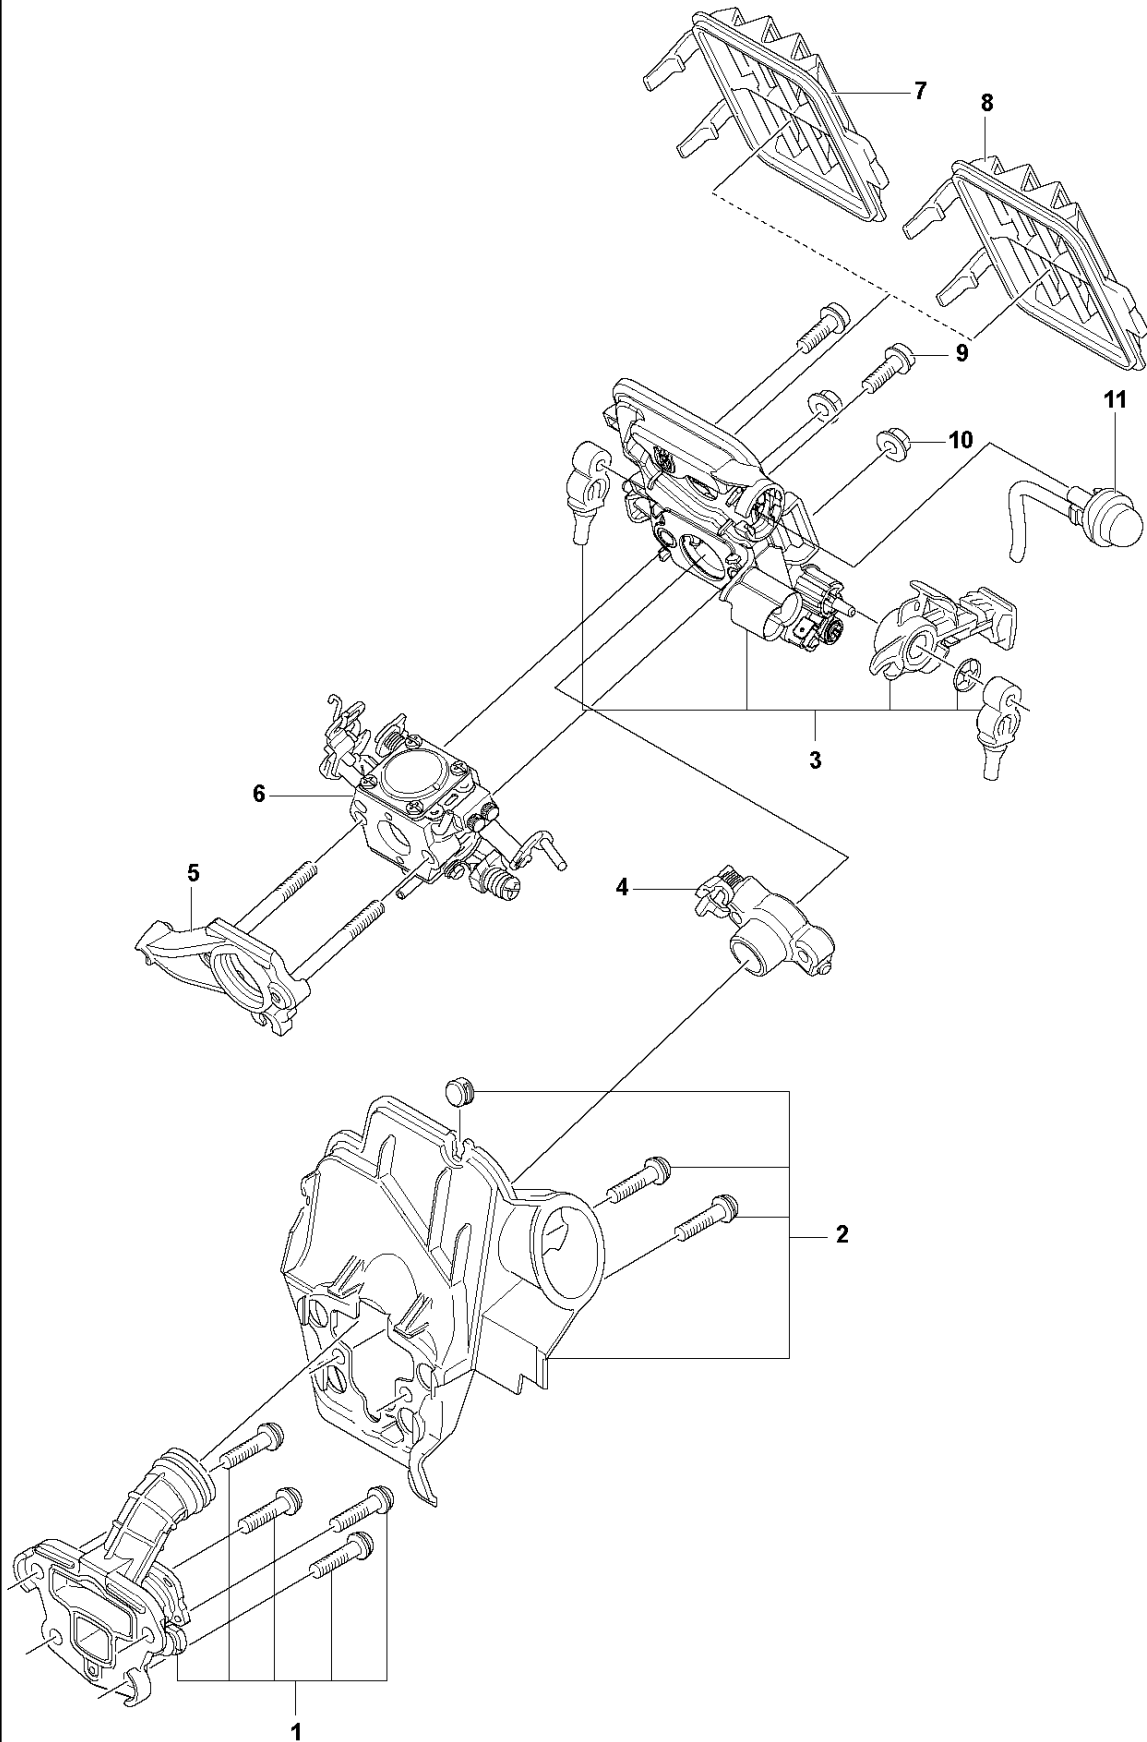

SPARE PARTS LIST

CHAIN SAWS

130

A 130
CARBURETOR & AIR FILTER

Ref	Part No	Description	Remark	QTY KIT
1	591 46 39-01	INLET	Intake Boot	1
2	591 46 44-01	SERVICE KIT	Insulation Wall	1
3	591 46 45-01	SERVICE KIT	Filter Holder	1
4	501 74 94-01	VALVE ASSY		1
5	589 28 92-01	FLANGE		1
6	588 24 79-01	CARBURETTOR		1
6	593 81 81-01	CARBURETTOR	RUSSIA & LATIN AMERICA ONLY	1
7	588 22 93-01	AIR FILTER	Mesh Filter	1
8	588 22 93-02	AIR FILTER	Non-Woven Filter	1
9	503 21 70-10	SCREW CCRPANT		2
10	530 01 61-01	NUT		2
11	503 93 66-01	PURGE		1

B 130
CHAIN BRAKE & CLUTCH COVER

Ref	Part No	Description	Remark	QTY	KIT
1	591 46 47-01	SERVICE KIT	Clutch Cover	1	
2	591 46 46-01	SERVICE KIT	Bar Adjuster	1	1
3	582 64 76-01	GUIDE PLATE		1	1,2
4	590 43 96-01	GUIDE BUSHING		1	
5	544 30 60-01	BRAKE BAND ASSY		1	1
6	530 01 59-17	NUT		2	

C 130
CLUTCH & OIL PUMP

Ref	Part No	Description	Remark	QTY	KIT
1	591 46 68-01	SERVICE KIT	OIL PUMP	1	
2	579 62 15-01	WASHER		1	
3	582 59 84-01	CLUTCH DRUM ASSY		1	
4	530 01 56-11	WASHER		1	
5	530 09 41-88	SPRING		1	6
6	530 01 49-49	CLUTCH		1	

D 130
CRANKCASE

Ref	Part No	Description	Remark	QTY	KIT
1	591 46 48-01	SERVICE KIT	Hand Guard	1	
2	545 12 73-01	BOSS	SCREW	2	
3	544 11 12-03	TANK CAP ASSY		1	10
4	589 24 11-01	GASKET		1	3,10
5	591 46 49-01	SERVICE KIT	Bar Plate	1	
6	591 46 50-01	SERVICE KIT	Bar Bolt	1	
7	530 01 64-32	SCREW		1	
8	530 02 98-50	CHAIN CATCHER		1	
9	530 01 43-81	FELLING DOG	Spike Assembly Kit	1	
10	591 46 53-01	SERVICE KIT	Chassis	1	
11	540 05 73-01	SUPPORT		1	