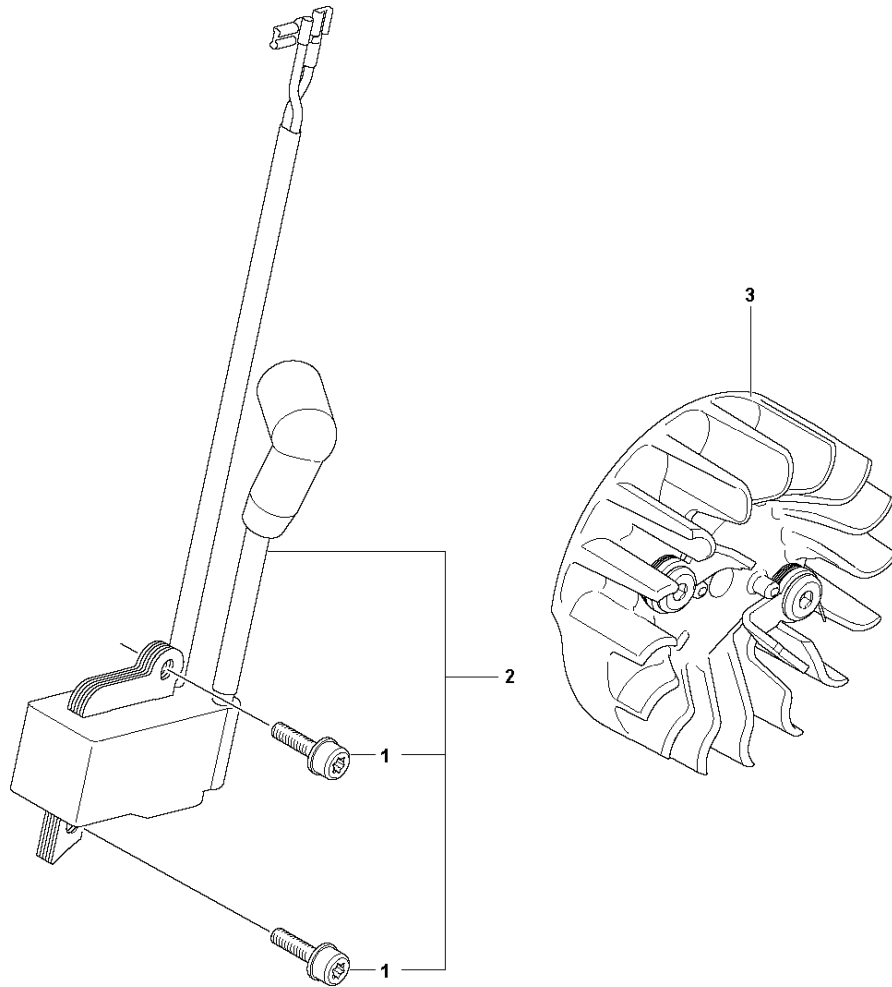

H 130
FUEL TANK

Ref	Part No	Description	Remark	QTY	KIT
1	591 46 60-01	SERVICE KIT	Trigger Assembly	1	
2	592 85 44-01	SERVICE KIT	Fuel Hose	1	
3	503 44 32-01	FUEL FILTER		1	
4	503 73 58-01	BUSHING		1	
5	501 51 84-02	FUEL TANK ASSY		1	
6	591 46 58-01	SERVICE KIT	Lateral Support	1	
7	530 02 61-19	CHECK VALVE		1	
8	530 02 98-68	PLUG		1	
9	544 11 12-03	TANK CAP ASSY		1	
10	589 24 11-01	GASKET		1	9

130
HANDLE

Ref	Part No	Description	Remark	QTY KIT
1	591 46 61-01	SERVICE KIT	Anti-vibration Element	1
2	530 01 64-32	SCREW		3
3	501 31 63-01	HANDLE		1

J 130
IGNITION SYSTEM

Ref	Part No	Description	Remark	QTY	KIT
1	575 96 26-01	SCREW		2	2
2	591 46 65-01	SERVICE KIT	Ignition Module	1	
3	544 87 42-02	FLYWHEEL ASSY		1	