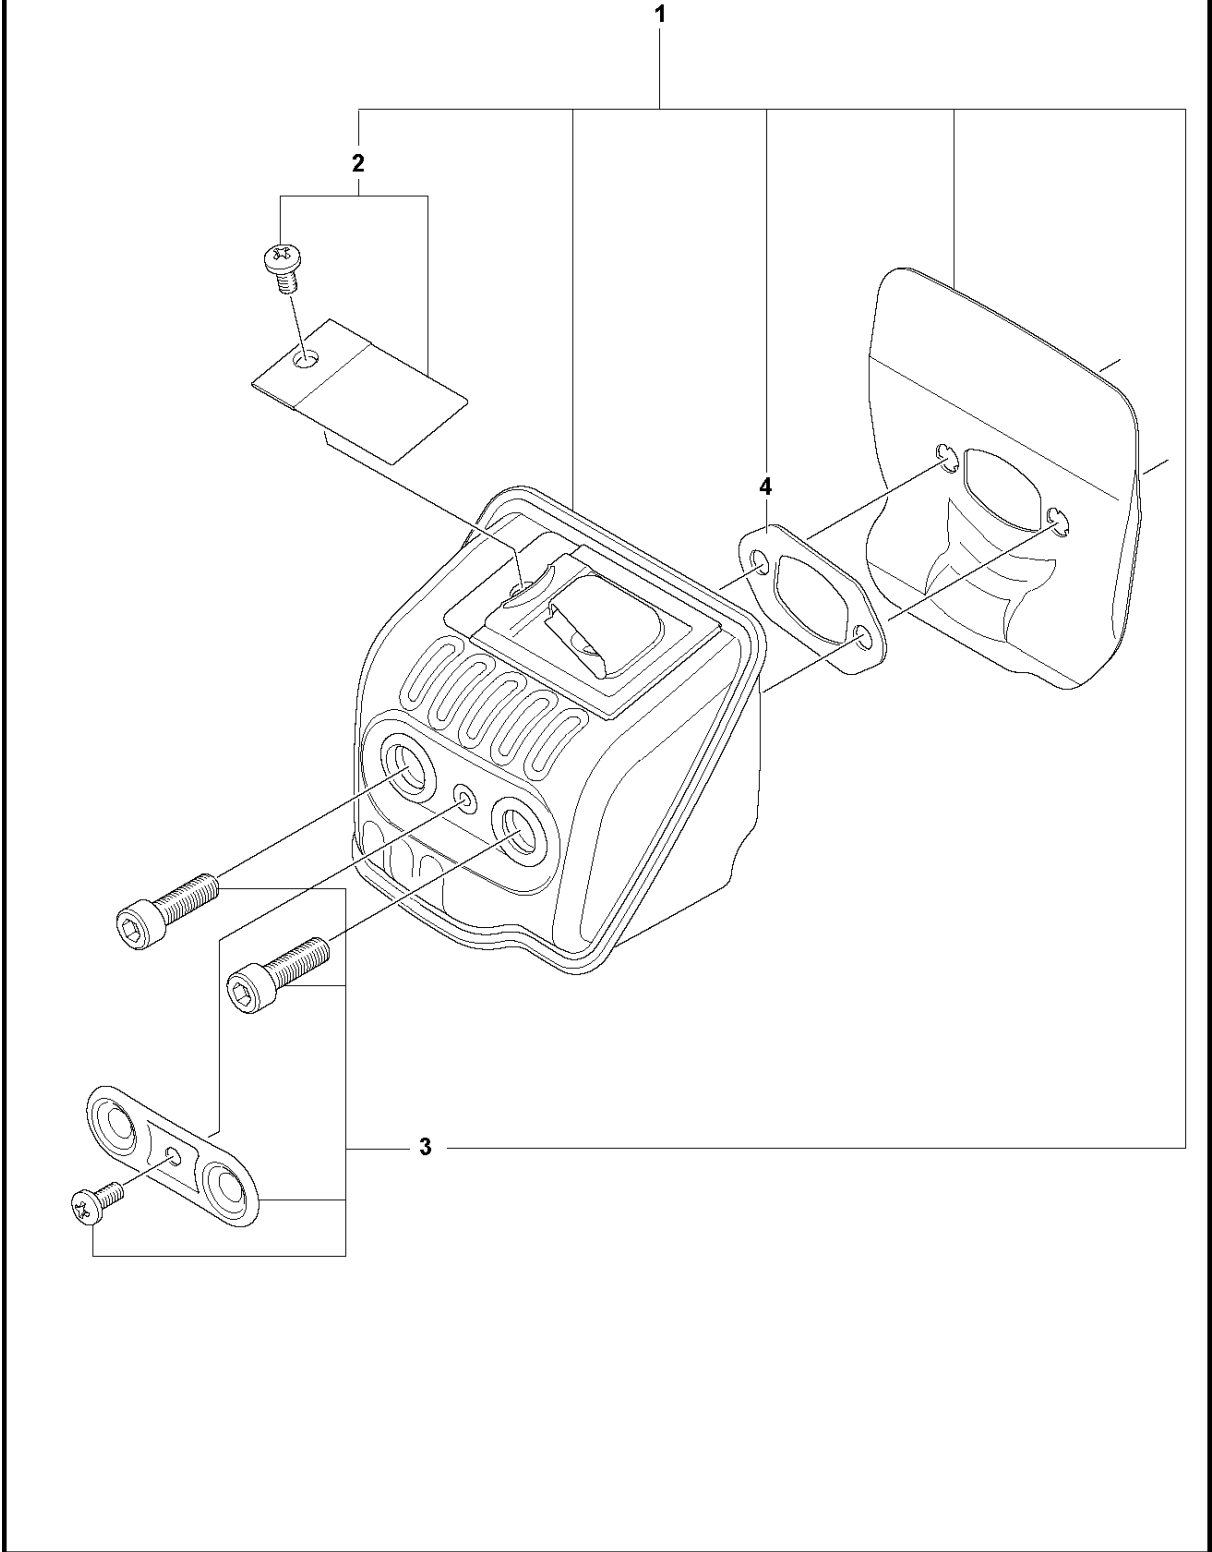

K 130
MUFFLER

Ref	Part No	Description	Remark	QTY	KIT
1	501 26 62-03	MUFFLER ASSY		1	
2	591 17 55-01	SERVICE KIT	Spark Arrester	1	1
3	591 17 46-01	SERVICE KIT	MUFFLER	1	1
4	501 61 95-01	GASKET		1	1