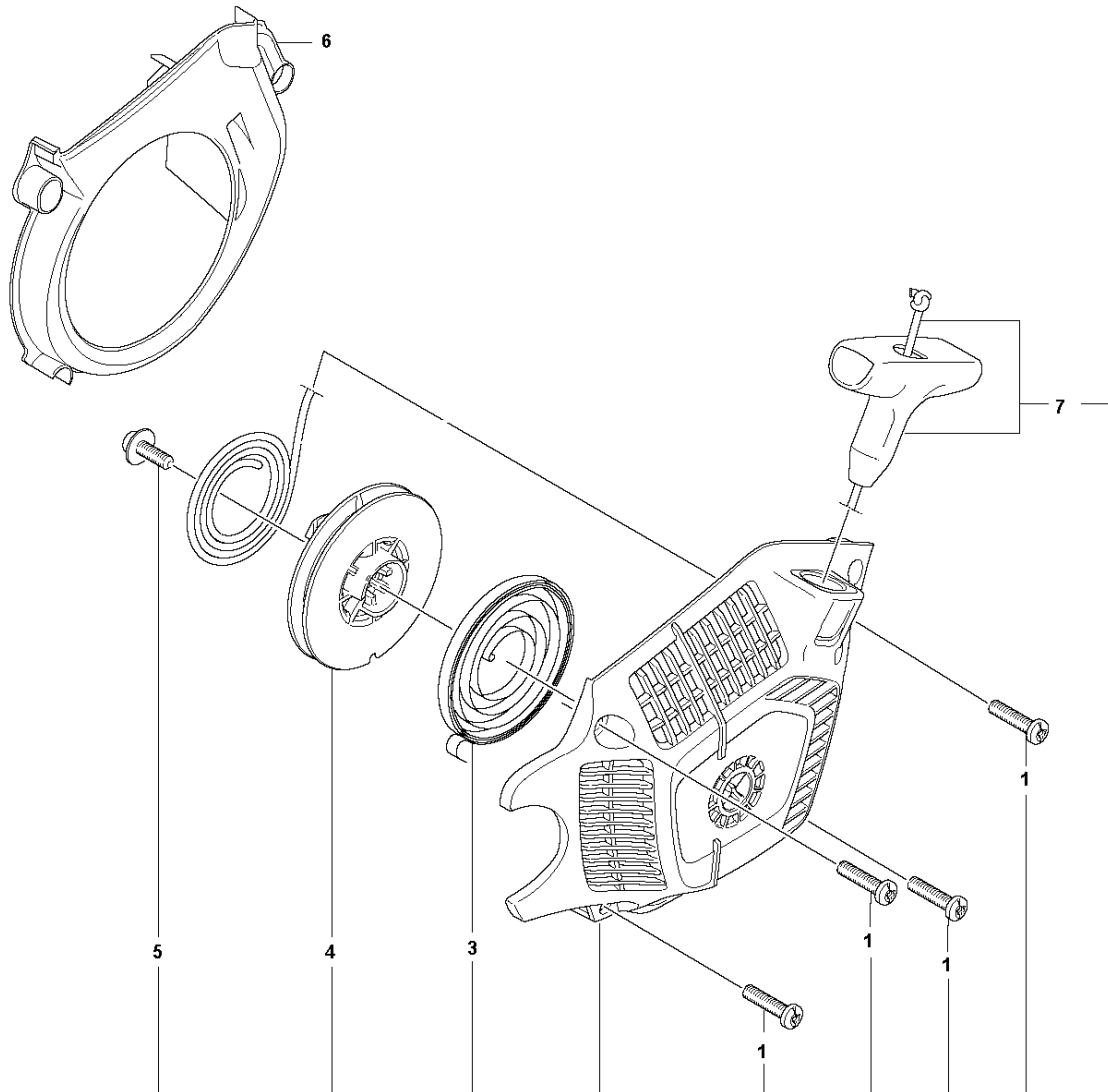

L 130
STARTER

Ref	Part No	Description	Remark	QTY	KIT
1	530 01 64-32	SCREW		4	2
2	591 46 67-01	SERVICE KIT	Starter Housing	1	
3	576 65 78-01	SPRING		1	2
4	588 97 07-01	PULLEY		1	2
5	530 01 59-20	SCREW		1	2
6	588 97 06-01	BAFFLE		1	
7	545 01 00-10	HANDLE	Handle & Rope	1	2
8	591 46 55-01	SERVICE KIT	DECAL KIT	1