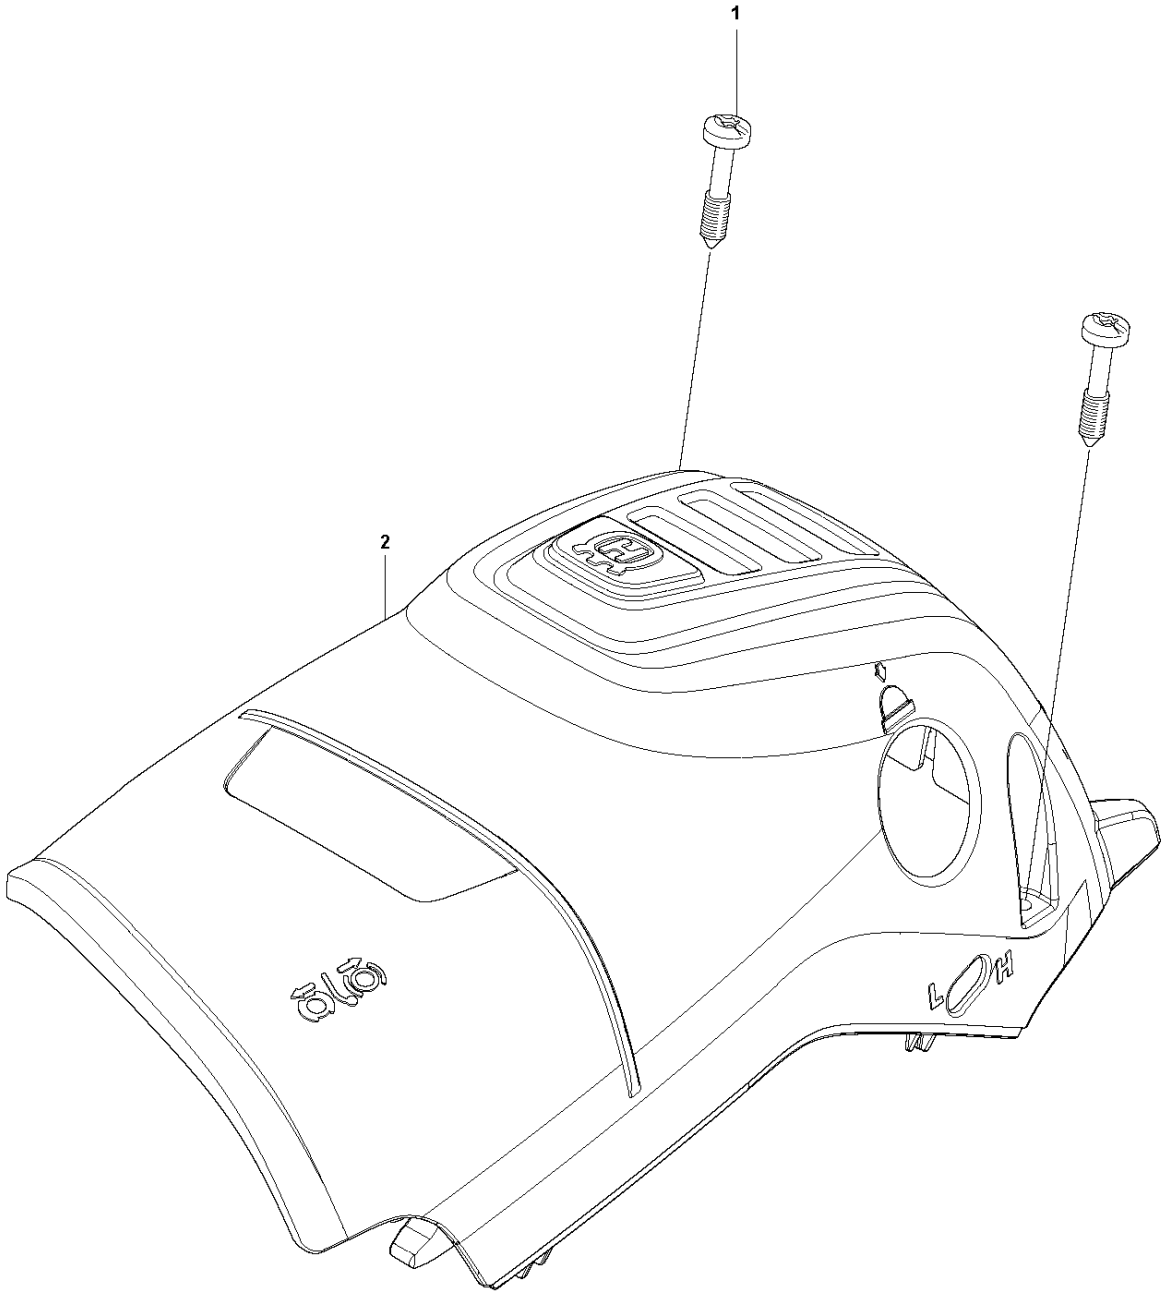

F 130
CYLINDER COVER

Ref	Part No	Description	Remark	QTY KIT
1	503 20 34-76	SCREW CCRPANMO		3
2	596 39 48-01	COVER	CYLINDER	1
3	591 46 55-01	SERVICE KIT	DECAL KIT	1