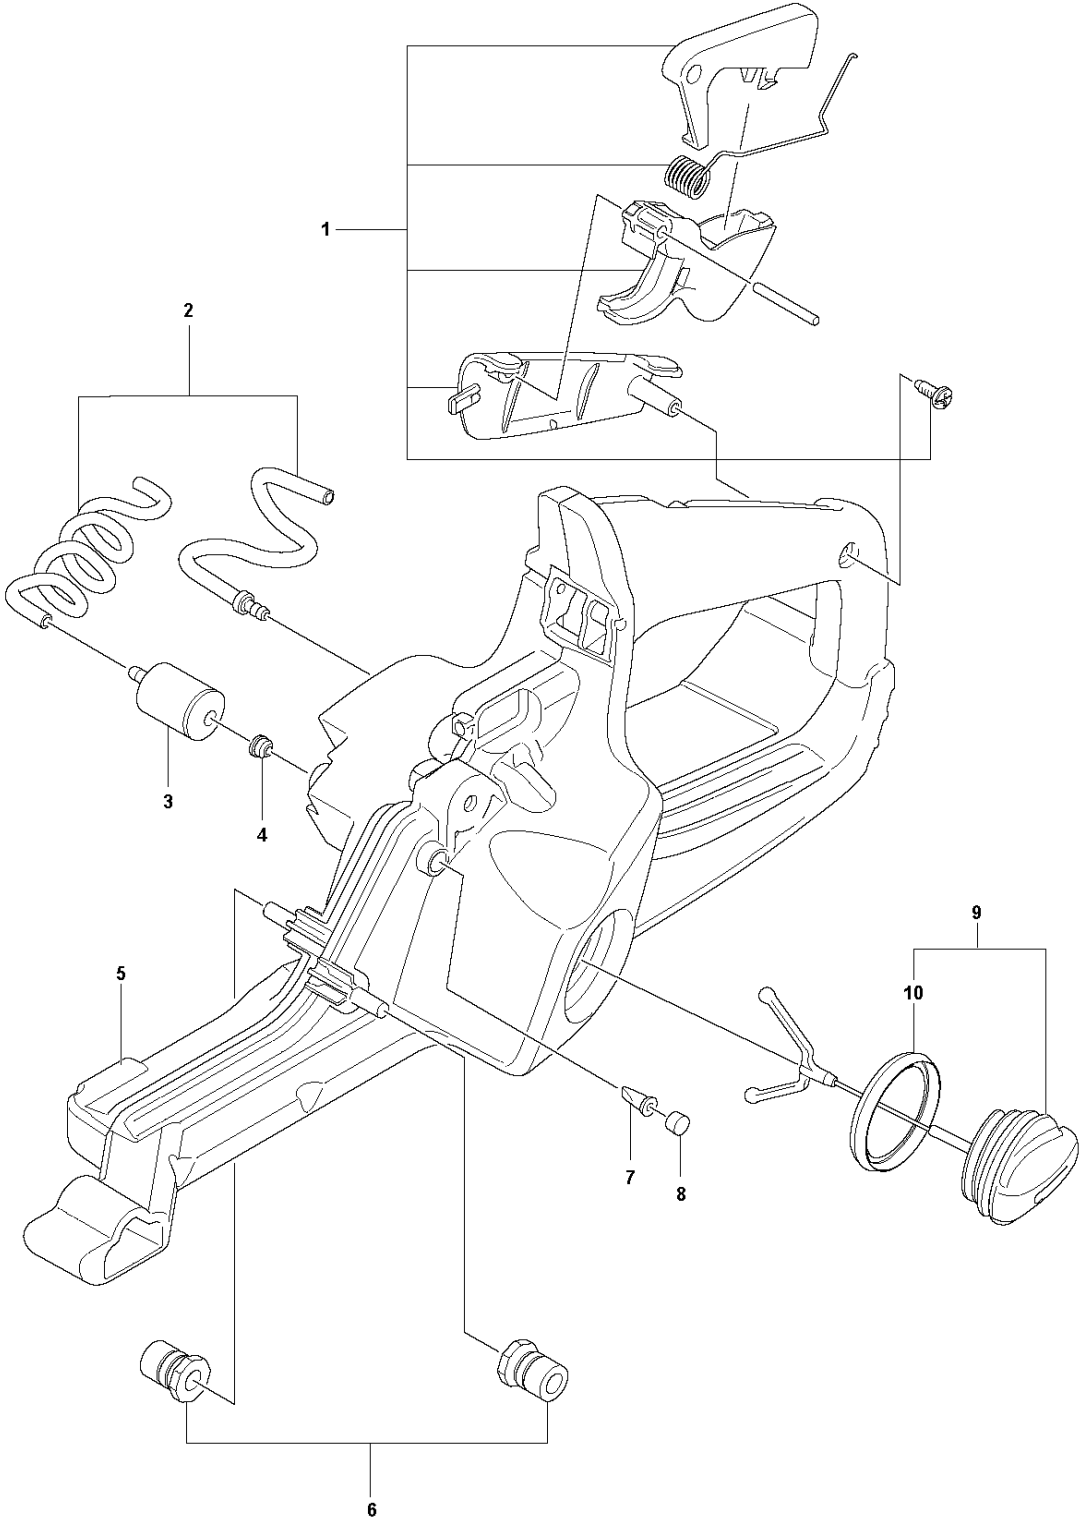

H 130
FUEL TANK

Ref	Part No	Description	Remark	QTY	KIT
1	591 46 60-01	SERVICE KIT	Trigger Assembly	1	
2	592 85 44-01	SERVICE KIT	Fuel Hose	1	
3	503 44 32-01	FUEL FILTER		1	
4	503 73 58-01	BUSHING		1	
5	501 51 84-02	FUEL TANK ASSY		1	
6	591 46 58-01	SERVICE KIT	Lateral Support	1	
7	530 02 61-19	CHECK VALVE		1	
8	530 02 98-68	PLUG		1	
9	544 11 12-03	TANK CAP ASSY		1	
10	589 24 11-01	GASKET		1	9