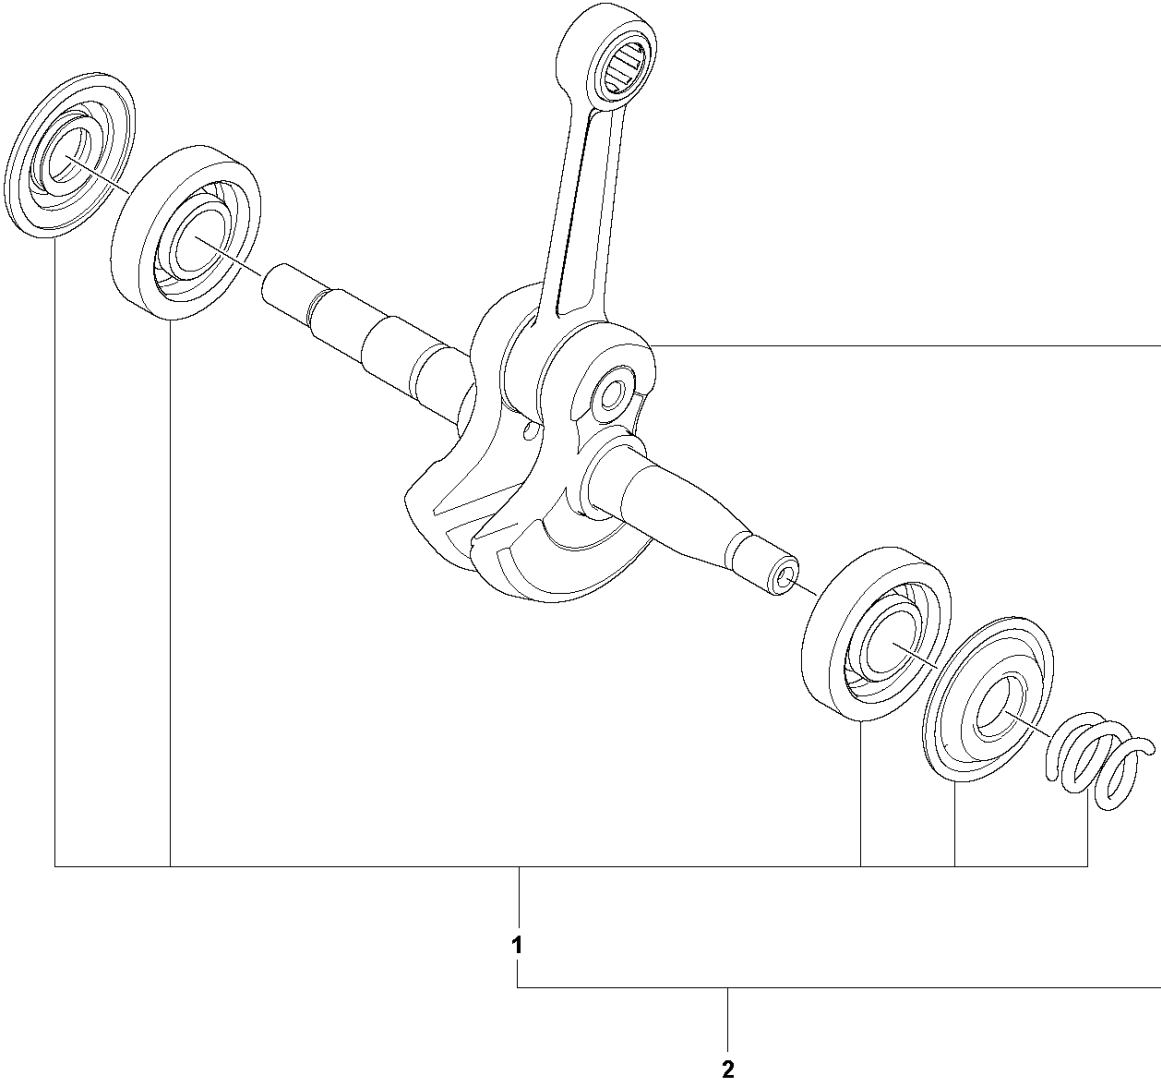

E 130
CRANKSHAFT

Ref	Part No	Description	Remark	QTY KIT
1	591 46 54-01	BEARING KIT	Crankshaft Seal	1
2	588 61 96-01	CRANKSHAFT ASSY		1