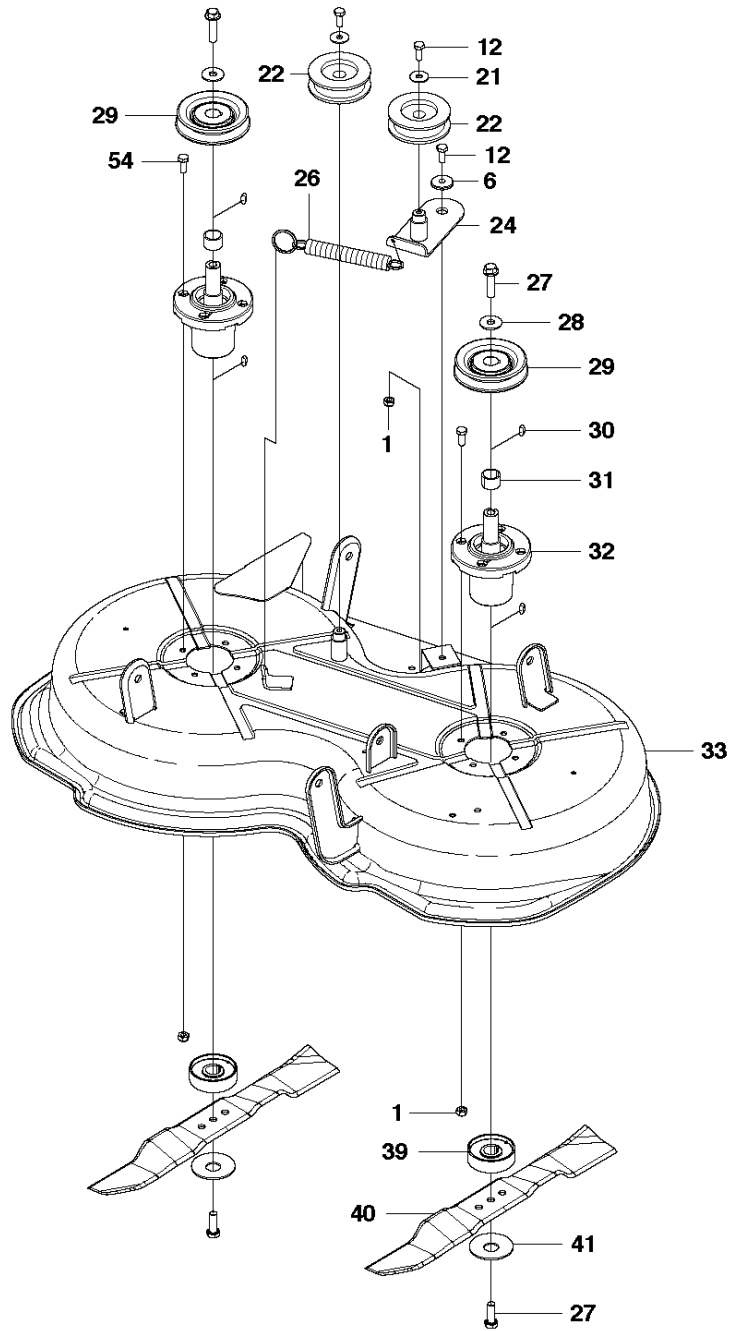

CUTTING DECK

20

23

Combi® 85

MOWER DECK / CUTTING DECK

R112 C, 967178401, 2014

Ref	Part No	Description	Remark	QTY KIT
.	581 06 10-01	CUTTING DECK	Complete, Not shown	1
1	732 21 18-01	LOCK NUT		16
6	506 91 87-02	WASHER		1
12	725 24 53-71	SCREW EHHM		7
20	585 07 71-01	DECAL		1
21	734 11 64-41	WASHER		5
22	506 79 32-02	BELT TENSIONER WHEEL		2
23	574 84 97-01	DECAL		2
24	573 96 95-01	BELT TENSIONER		1
26	506 97 68-01	SPRING		1
27	506 67 54-02	SCREW EHHFM		4
28	734 11 74-41	WASHER		2
29	574 46 07-01	PULLEY		2
30	506 53 35-01	PARALLEL KEY		4
31	573 96 65-01	TUBE		2
32	573 96 86-01	BEARING HOUSING ASSY		2
33	581 06 11-01	CUTTING DECK		1
39	581 24 97-01	ADAPTER		2
40	581 08 35-01	BLADE		2
41	506 79 23-03	KNIFE PLATE		2
54	725 24 51-71	SCREW EHHM		8