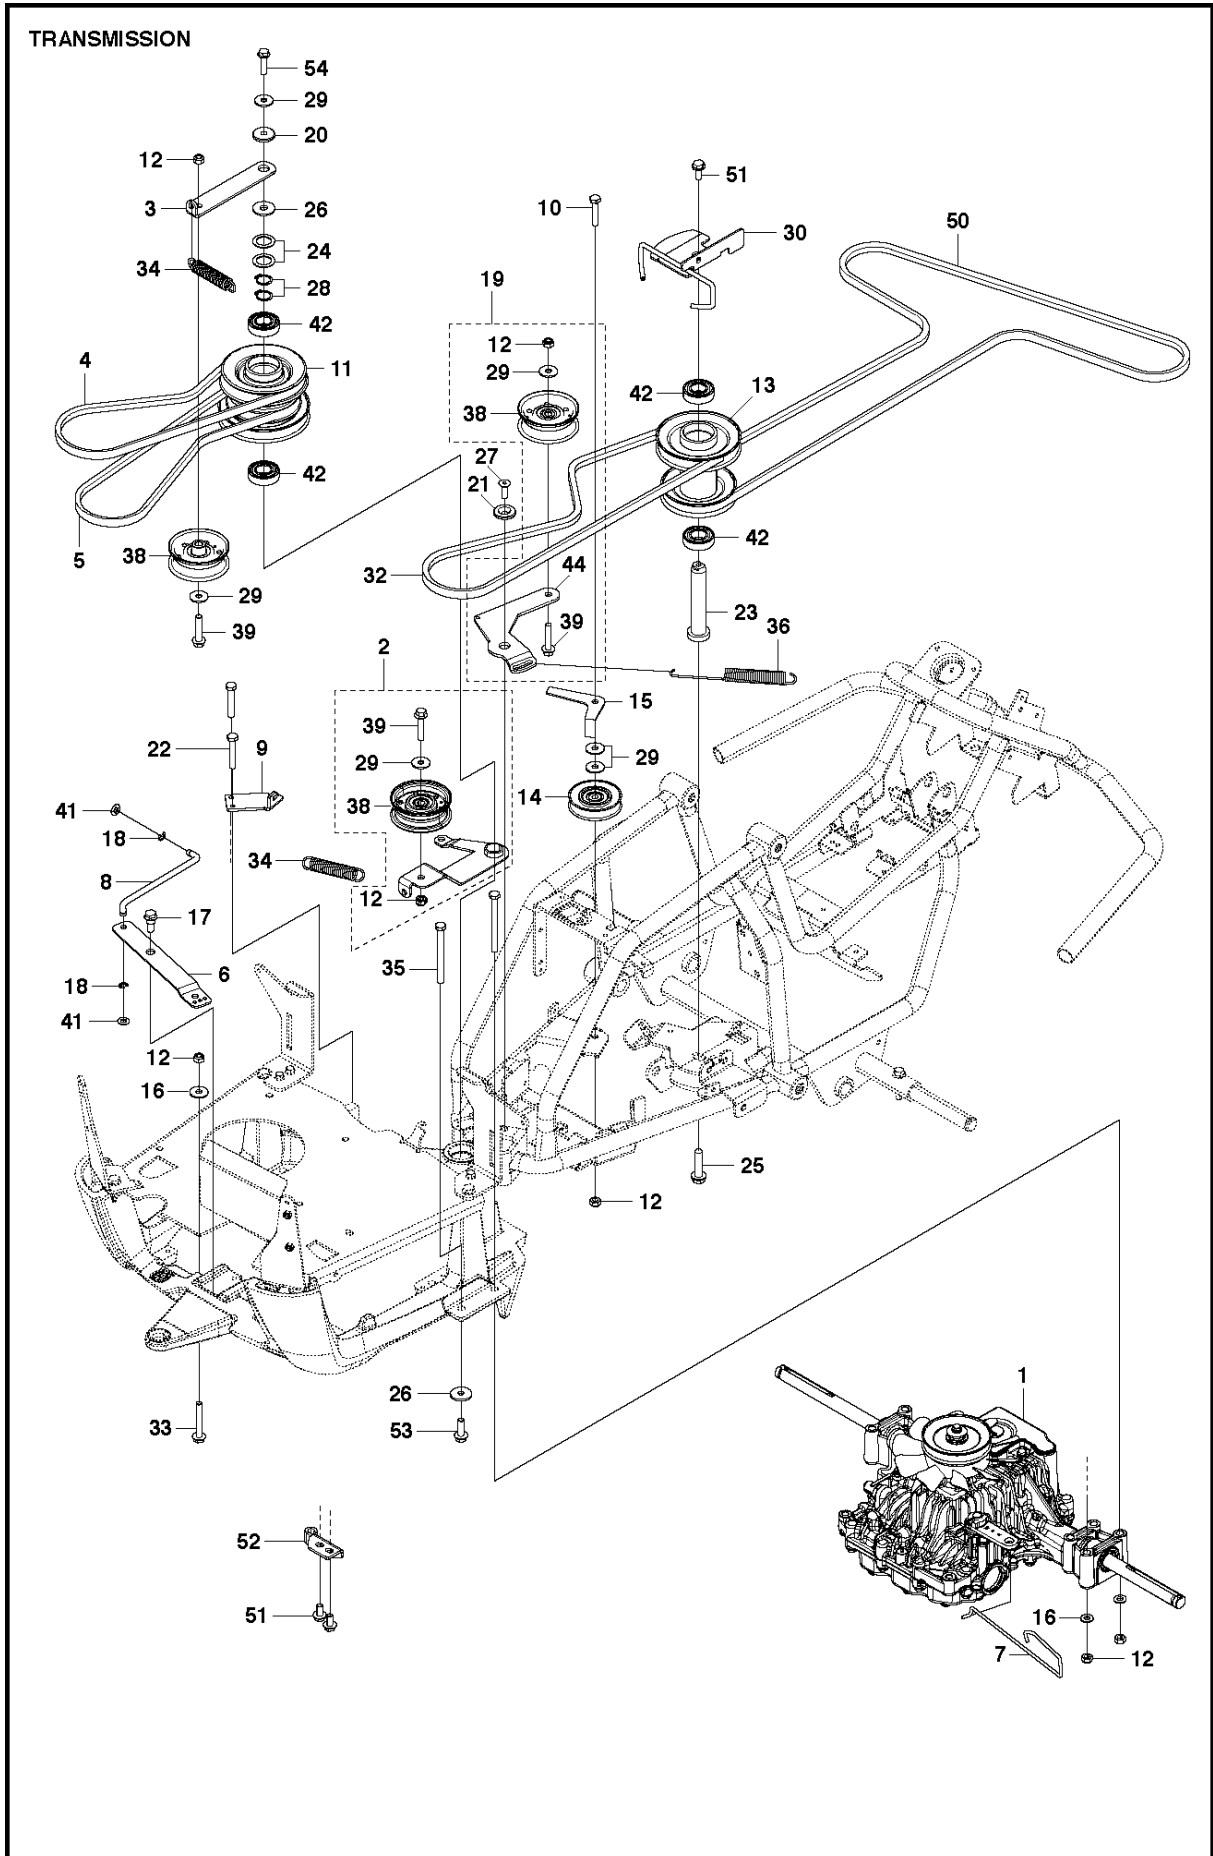

TRANSMISSION

R112 C, 967178401, 2014

Ref	Part No	Description	Remark	QTY	KIT
1	585 23 52-01	TRANSMISSION		1	
2	574 41 19-01	BRACKET ASSY		1	
3	522 83 16-01	BRACKET		1	
4	585 89 30-01	BELT		1	
5	580 66 87-01	BELT		1	
6	580 27 78-01	LINK ARM		1	
7	580 37 49-01	ARM		1	
8	580 29 11-01	ROD		1	
9	581 63 82-01	BRACKET		1	
10	725 24 57-51	SCREW		1	
11	525 40 39-01	PULLEY		1	
12	732 21 18-01	LOCK NUT		5	2, 3, 19
13	574 25 95-01	PULLEY		1	
14	506 94 69-01	BELT TENS WHEEL ASSY		1	
15	577 41 85-01	BRACKET		1	
16	734 11 64-01	WASHER		4	
17	506 59 74-01	COLLAR SCREW		1	
18	735 31 10-20	E-CLIP		2	
19	522 60 33-01	BELT TENSIONER		1	
20	574 87 41-01	WASHER		1	
21	581 76 52-01	WASHER		1	
22	725 23 68-71	SCREW EHHM		2	
23	574 25 98-01	SHAFT		1	
24	506 50 48-05	WASHER		2	
25	506 67 54-02	SCREW EHHFM		1	
26	544 22 16-01	WASHER		1	
27	725 64 53-01	SCREW IHCSFM		1	
28	735 31 22-00	CIRCLIP		2	
29	734 11 64-41	WASHER		4	
30	577 59 21-01	BRACKET ASSY		1	
32	575 22 55-01	BELT		1	
33	506 57 01-07	SCREW EHHFM		1	
34	574 50 61-01	SPRING		2	
35	504 62 82-01	SCREW EHHM		4	
36	575 56 72-02	SPRING		1	
38	539 91 90-78	PULLEY		3	2, 3, 19
39	725 24 59-51	SCREW EHHM		3	2, 3, 19
41	735 58 52-01	WASHER		2	
42	738 21 04-04	BALL BEARING		4	
44	522 60 29-01	BELT TENSIONER		1	
50	506 77 58-01	DRIVE BELT		1	
51	506 57 01-03	SCREW EHHFM		3	
52	581 75 51-01	BRACKET		1	
53	577 21 65-01	SCREW		1	
54	506 57 01-06	SCREW EHHFM		1