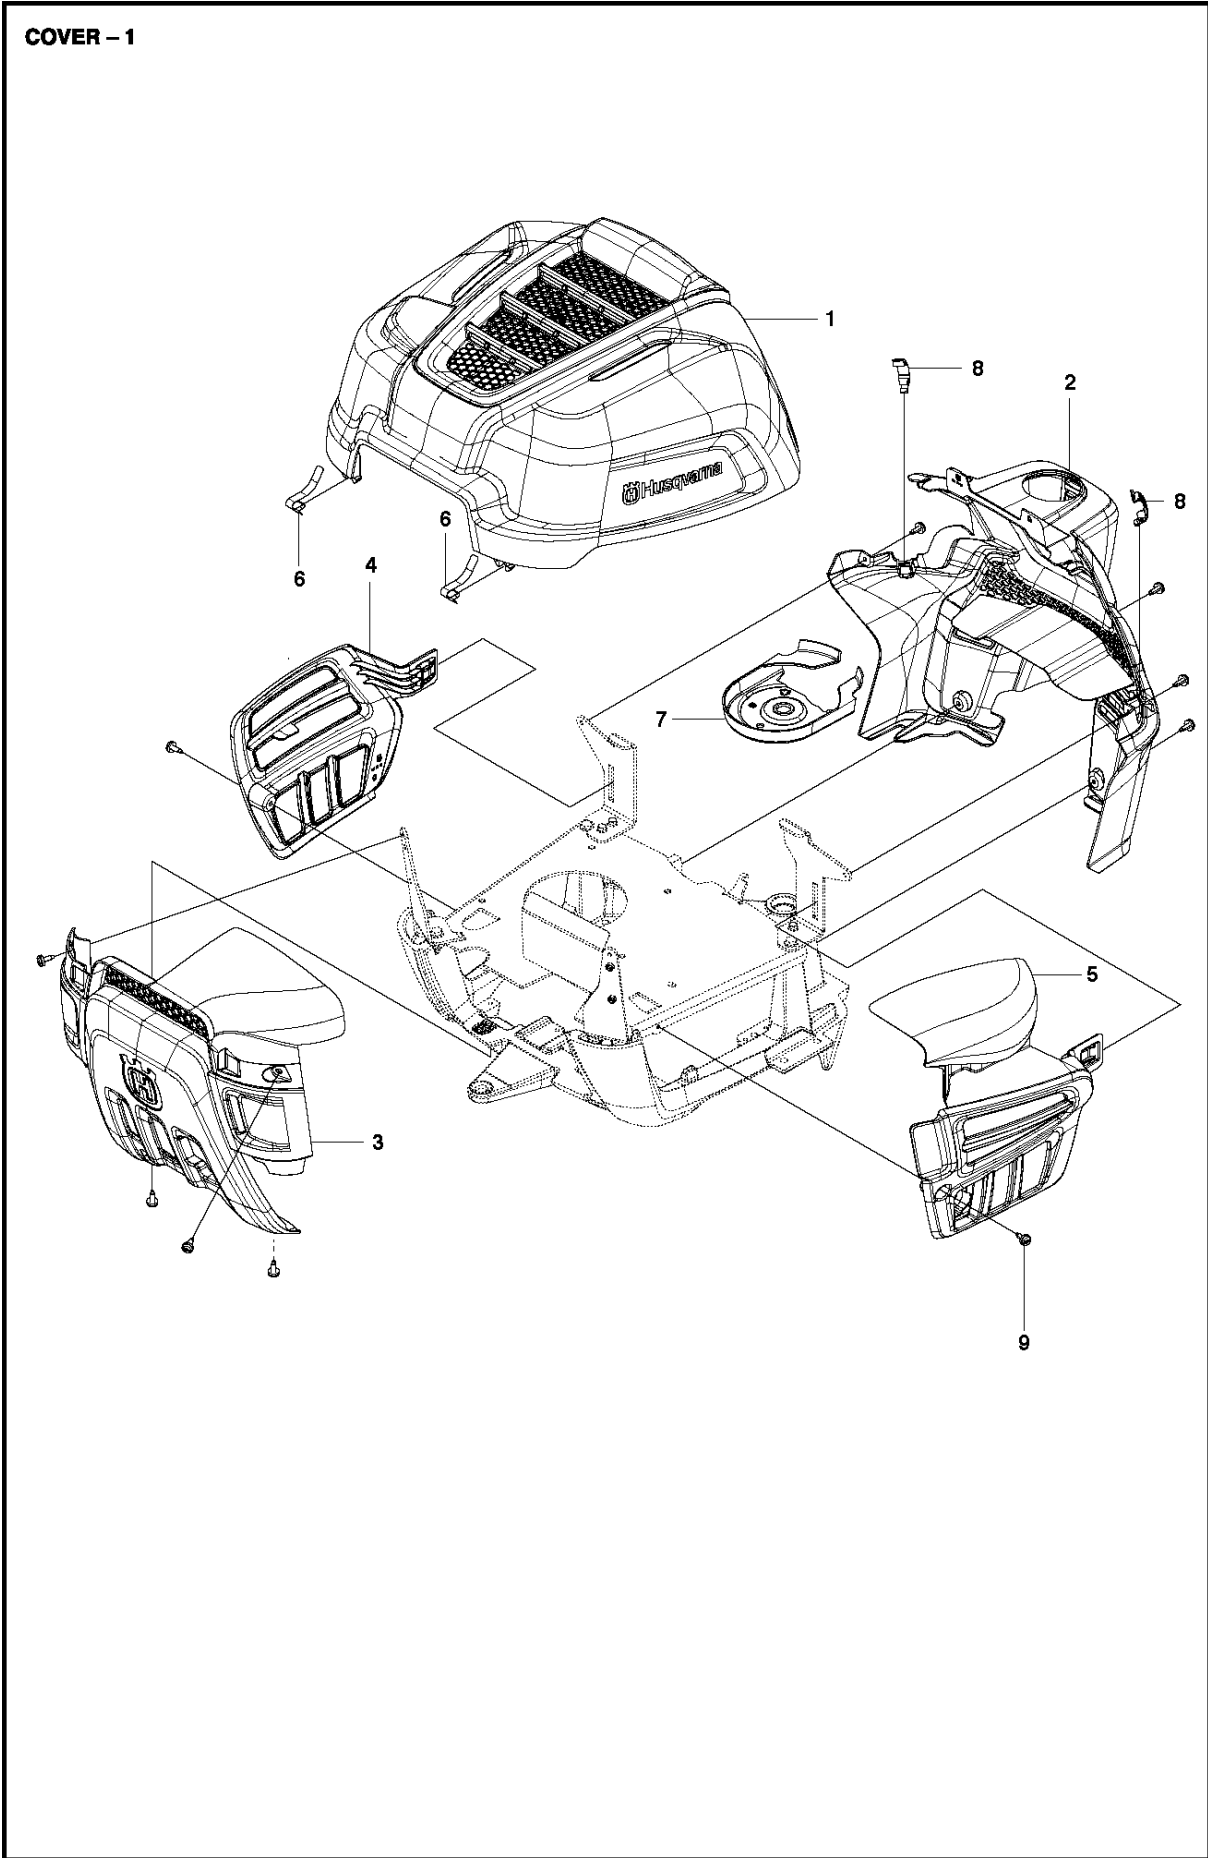

CONTROLS - 2

PEDALS

CONTROLS

R112 C, 967178401, 2014

Ref	Part No	Description	Remark	QTY KIT
1	725 23 64-61	SCREW EHHFT		7
2	506 57 01-03	SCREW EHHFM		5
3	523 34 60-01	LOCKING LEVER		1
4	506 91 62-01	BLIND RIVET NUT		4
5	731 23 14-01	HEXAGON NUT		2
6	535 47 37-01	KNOB		1
7	579 59 69-01	PEDAL PLATE ASSY		1
8	506 55 73-01	VINKELL.AS8 DIN71802		2
9	574 41 11-05	CONTROL CABLE		1
10	735 31 09-20	E-CLIP		1
11	732 21 14-01	LOCK NUT		2
12	578 36 06-02	BRAKE WIRE		1
13	575 35 52-01	SPRING		1
14	581 66 33-01	BRACKET		1
15	506 56 65-01	CLIP		2
16	535 47 88-02	PEDAL RUBBER		1
17	535 47 88-01	PEDAL RUBBER		1
18	535 48 10-01	REINFORCEMENT PLATE		3
19	535 48 02-01	ROLLER		1
20	535 48 07-01	SPRING		1
21	535 48 06-01	PROTECTIVE PLATE		1
22	738 21 02-04	BALL BEARING		1
23	535 48 09-01	BEARING SUPPORT		5
24	544 44 07-01	RIVET		2
25	574 31 61-01	SWITCH		1
26	544 41 57-01	BRACKET		1
27	535 48 08-01	BEARING SUPPORT		4
28	721 83 99-01	CLEVIS PIN		1
29	721 61 52-01	SPLIT PIN		1
30	725 23 68-71	SCREW EHHM		2

COVER

R112 C, 967178401, 2014

Ref	Part No	Description	Remark	QTY KIT
1	575 83 92-01	COVER		1
2	525 47 78-01	BATTERY BOX		1
3	521 88 91-01	FOOT PLATE		1
4	521 88 92-01	FOOT PLATE		1
5	522 60 18-01	COVER		1
6	521 89 07-01	COVER		1
7	521 88 93-01	CONTROL PANEL		1
8	522 60 19-01	COVER		1
9	522 60 20-01	COVER		1
10	525 47 79-01	COVER		1
11	525 39 61-01	COVER		1
12	721 68 02-51	SPRING COTTER		1
13	535 42 91-01	SPRING NUT		2
14	544 40 05-01	SCREW		20
15	575 75 14-01	COVER		1