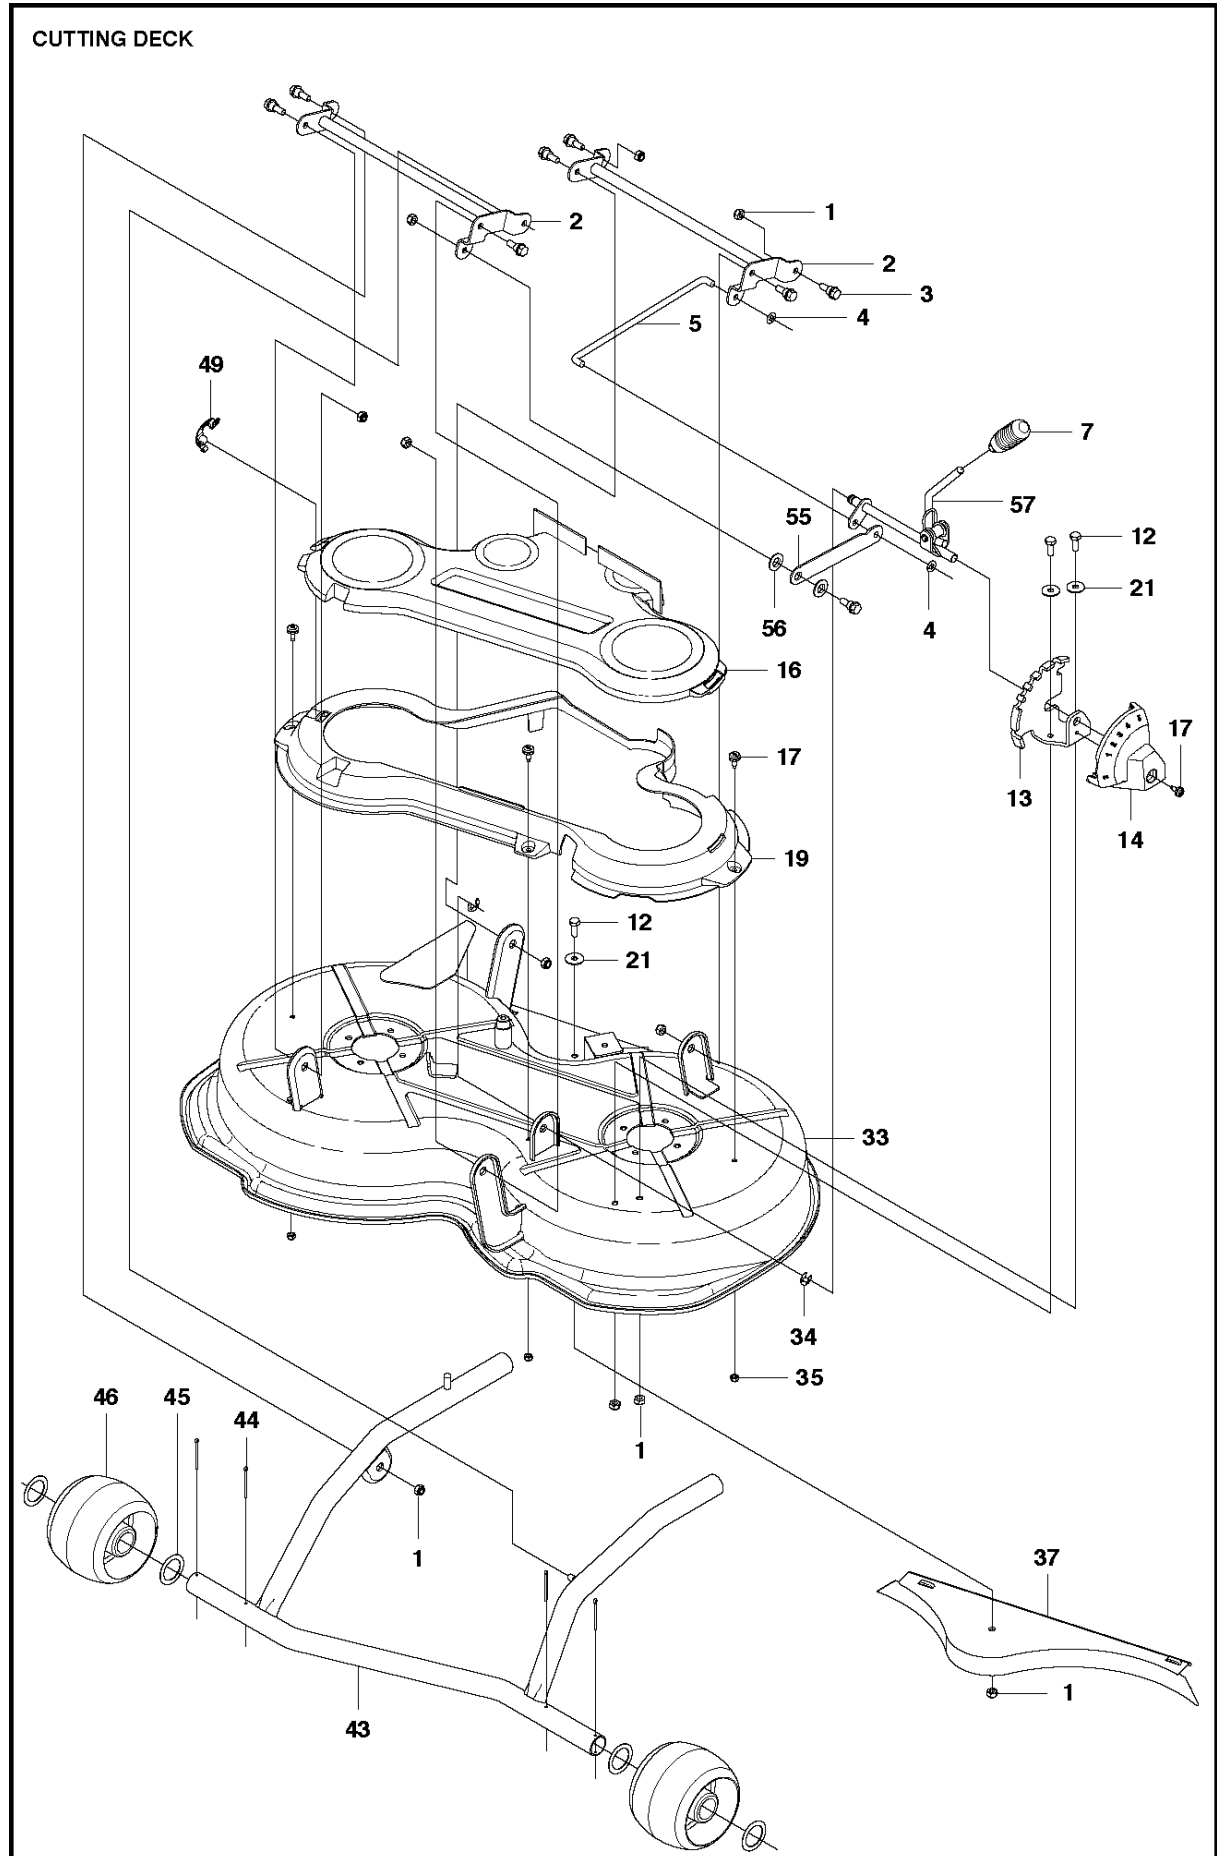

MOWER DECK / CUTTING DECK

R112 C, 967178401, 2014

Ref	Part No	Description	Remark	QTY KIT
.	581 06 10-01	CUTTING DECK	Complete, Not shown	1
1	732 21 18-01	LOCK NUT		16
2	522 45 09-01	CROSS BAR		2
3	506 59 74-01	COLLAR SCREW		8
4	735 58 52-00	WASHER		2
5	522 60 23-01	ROD		1
7	574 32 88-01	HANDLE		1
12	725 24 53-71	SCREW EHHM		7
13	522 52 32-01	BRACKET		1
14	573 97 18-01	COVER		1
16	574 17 21-01	COVER		1
17	544 40 05-01	SCREW		4
19	574 17 20-01	COVER		1
21	734 11 64-41	WASHER		5
33	581 06 11-01	CUTTING DECK		1
34	735 31 15-20	E-CLIP		2
35	732 21 16-01	NUT		3
37	574 04 17-01	PLUG		1
43	522 45 19-01	EQUIPMENT FRAME		1
44	721 61 87-01	SPLIT PIN		4
45	574 26 45-01	WASHER		4
46	522 73 59-01	WHEEL		2
55	525 85 57-01	ARM		1
56	734 11 65-41	WASHER		2
57	575 80 21-01	LEVER ASSY		1
49	503 89 47-01	SNAP		1