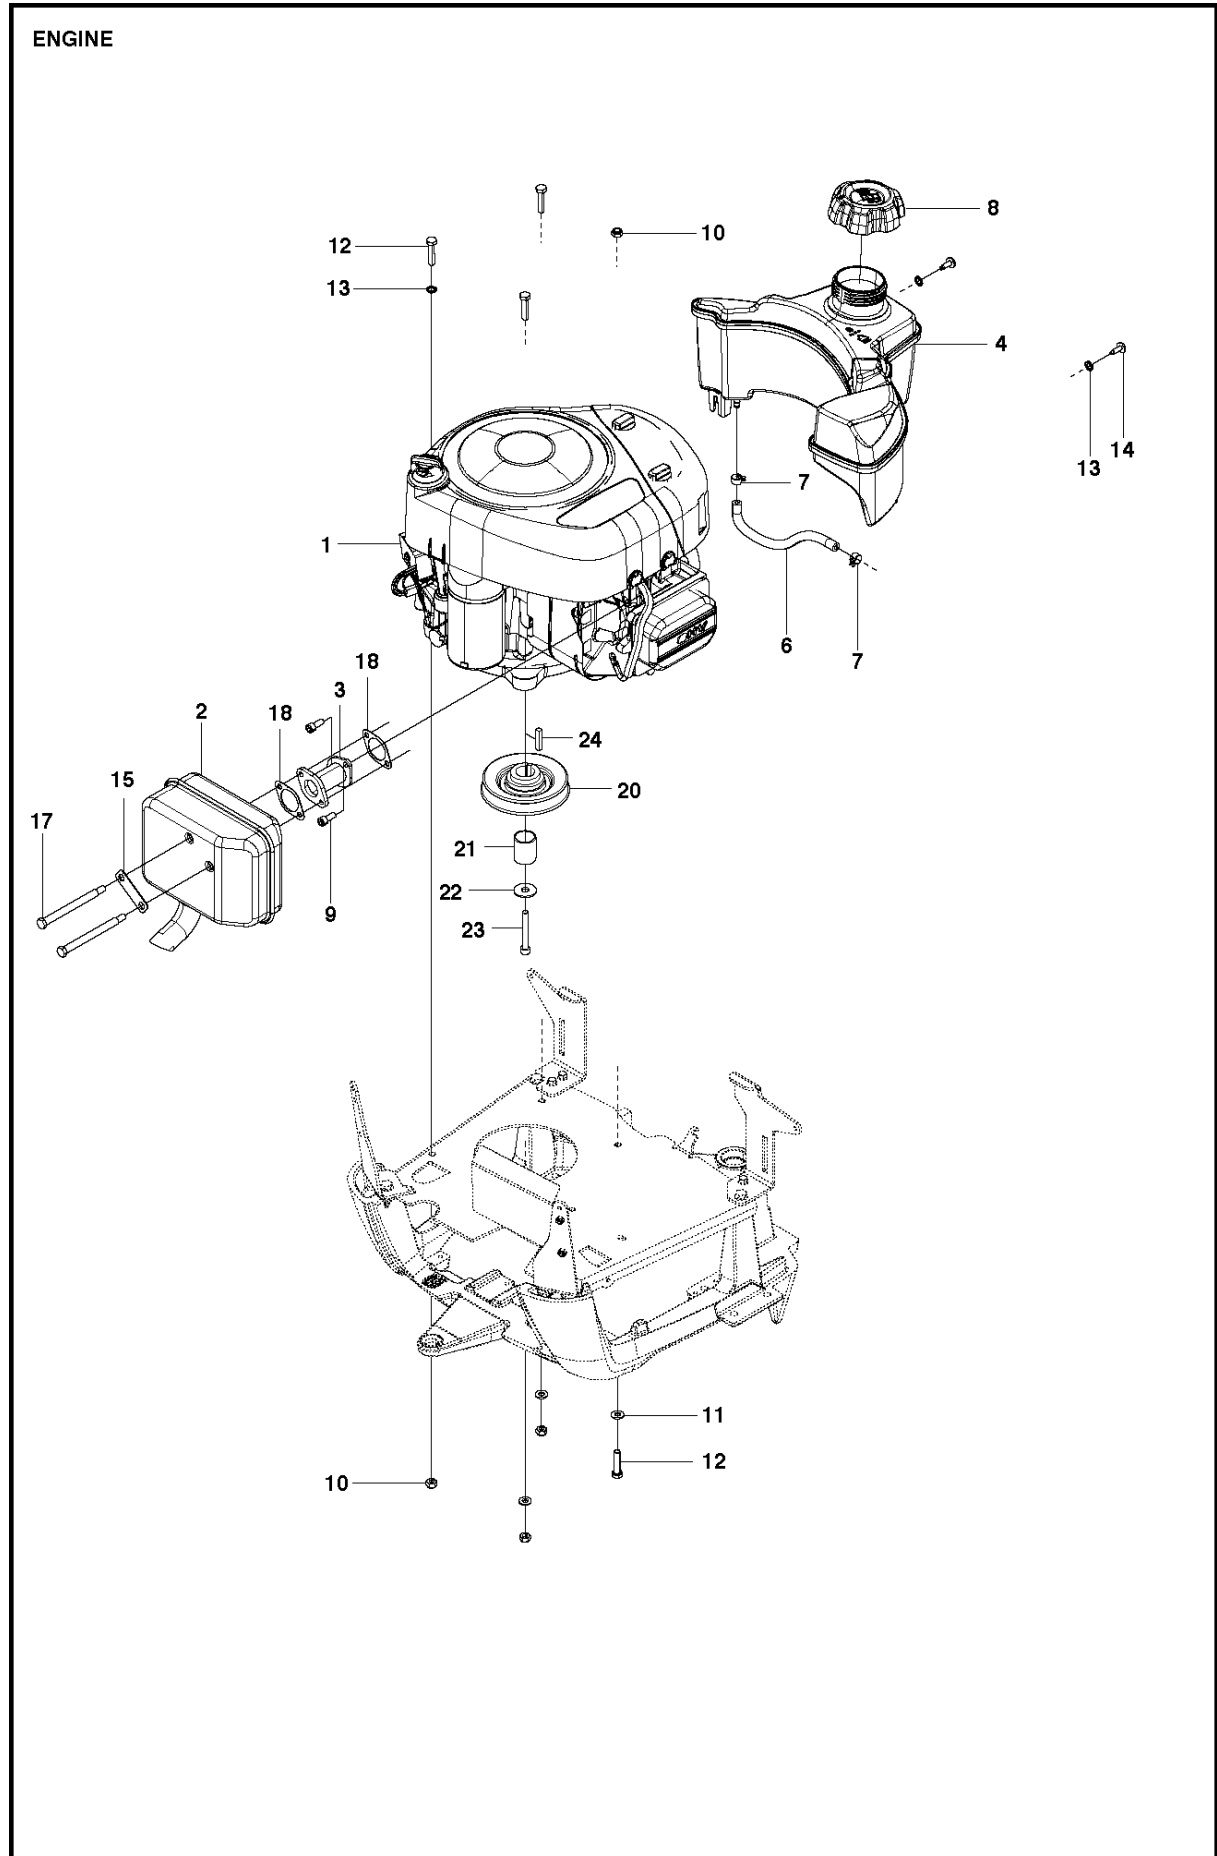

ENGINE

R112 C, 967178401, 2014

Ref	Part No	Description	Remark	QTY KIT
1	584 87 24-01	ENGINE		1
2	584 24 43-01	MUFFLER ASSY		1
3	584 80 51-01	MANIFOLD		1
4	581 61 43-01	FUEL TANK		1
6	504 80 00-15	FUEL HOSE		1
7	535 46 97-01	HOSE BRACE		2
8	532 43 96-45	HUB CAP		1
9	506 55 63-01	SCREW UNC		2
10	732 21 18-01	LOCK NUT		4
11	734 11 64-01	WASHER		3
12	725 24 57-51	SCREW		4
13	735 21 64-00	LOCK WASHER		3
14	544 40 04-01	SCREW		2
15	578 25 93-01	WASHER		3
17	578 25 91-01	COLLAR SCREW		2
18	506 91 45-01	GASKET		2
20	522 82 76-01	PULLEY		1
21	574 41 20-01	TUBE		1
22	506 59 75-01	WASHER		1
23	506 55 60-02	SCREW UNC		1
24	506 55 59-02	WEDGE		1