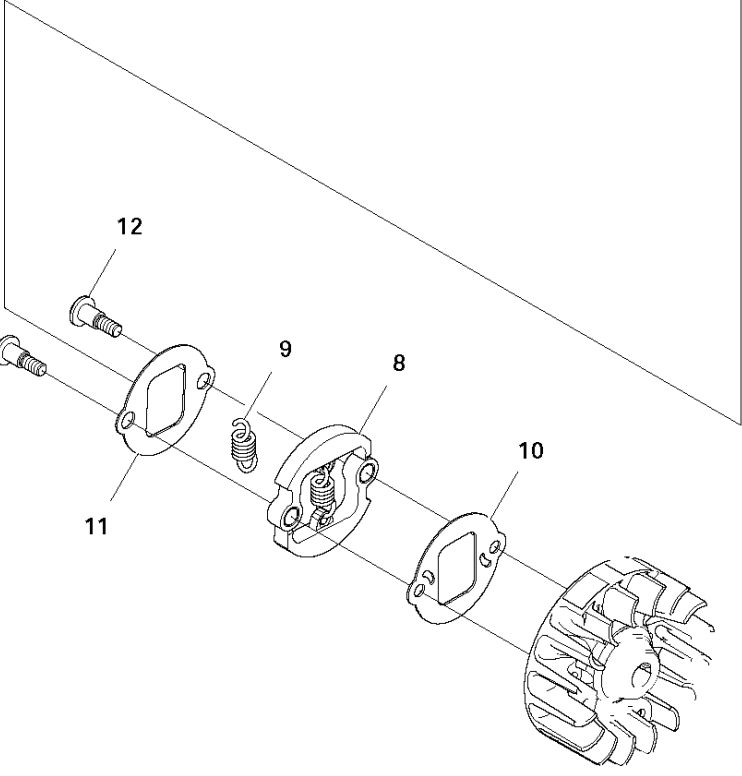

D 122C
CLUTCH

CLUTCH

122 C, 966712701

Ref	Part No	Description	Remark	QTY	KIT
1	574 79 42-01	CLUTCH COVER ASSY		1	
2	525 59 37-01	CLUTCH DRUM ASSY		1	1
3	735 31 12-00	CIRCLIP		1	1
4	731 23 14-01	HEXAGON NUT		1	1
5	525 75 51-04	SCREW ITXSCFM		1	
6	525 75 51-01	SCREW ITXSCFM		3	
7	575 38 04-02	DECAL		1	
8	537 03 22-01	CLUTCH ASSY		1	
9	503 81 60-01	CLUTCH SPRING		1	8
10	537 04 68-02	WASHER		1	
11	537 04 67-02	WASHER		1	
12	503 84 29-02	SCREW		2