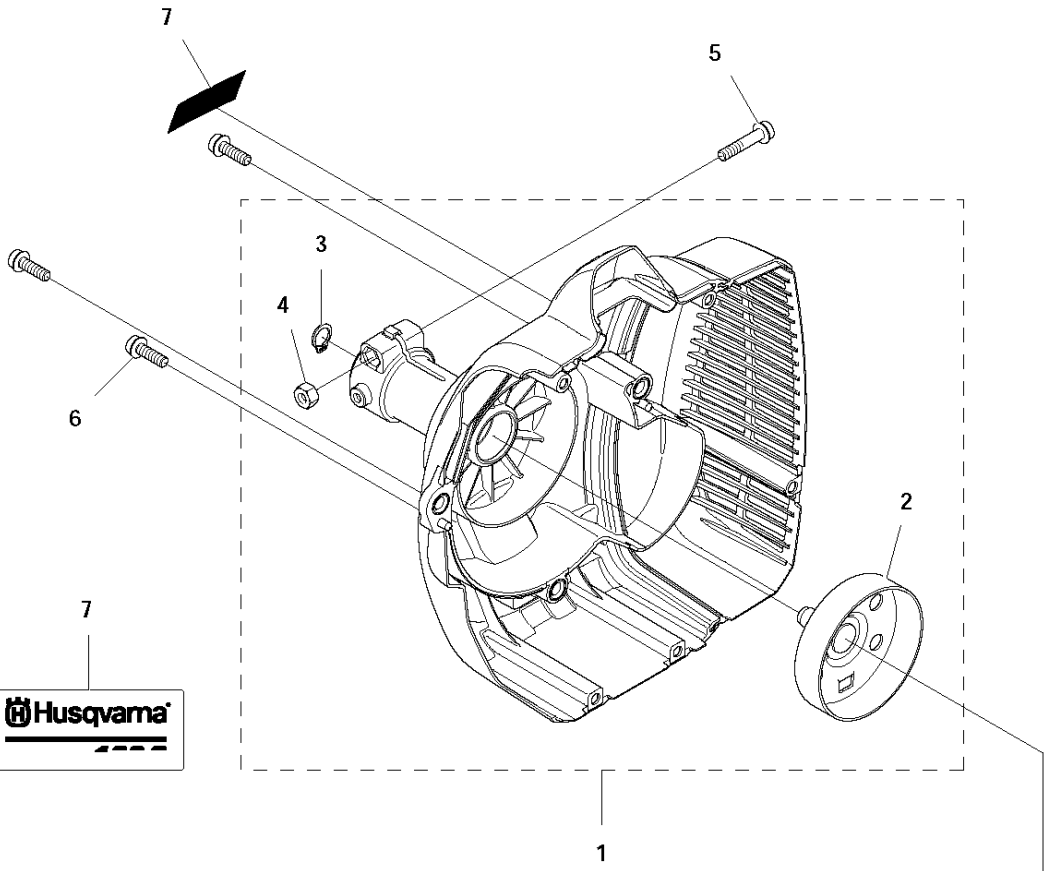

D 122C
CLUTCH

CLUTCH

122 C, 966712701

Ref	Part No	Description	Remark	QTY	KIT
1	574 79 42-01	CLUTCH COVER ASSY		1	
2	525 59 37-01	CLUTCH DRUM ASSY		1	1
3	735 31 12-00	CIRCLIP		1	1
4	731 23 14-01	HEXAGON NUT		1	1
5	525 75 51-04	SCREW ITXSCFM		1	
6	525 75 51-01	SCREW ITXSCFM		3	
7	575 38 04-02	DECAL		1	
8	537 03 22-01	CLUTCH ASSY		1	
9	503 81 60-01	CLUTCH SPRING		1	8
10	537 04 68-02	WASHER		1	
11	537 04 67-02	WASHER		1	
12	503 84 29-02	SCREW		2