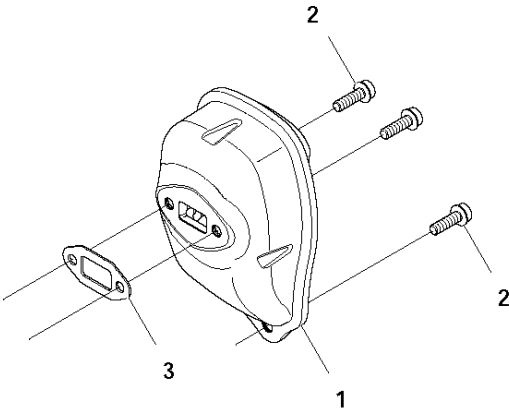

E 122C
MUFFLER

MUFFLER

122 C, 966712701

Ref	Part No	Description	Remark	QTY KIT
1	523 01 16-01	MUFFLER ASSY		1
2	525 75 51-01	SCREW ITXSCFM		3
3	522 99 73-01	GASKET		1