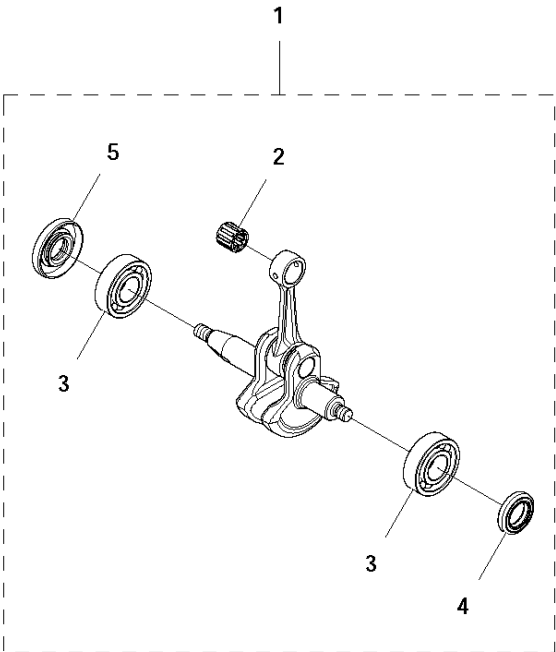

**K** 122C  
CRANK SHAFT

CRANKSHAFT

122 C, 966712701

Ref	Part No	Description	Remark	QTY	KIT
1	577 38 05-01	CRANKSHAFT		1	
2	575 50 49-01	NEEDLE BEARING		1	1
3	738 21 01-10	BALL BEARING		2	1
4	503 26 02-02	SEALING RING		1	1
5	574 48 20-01	RADIAL SEAL		1	1