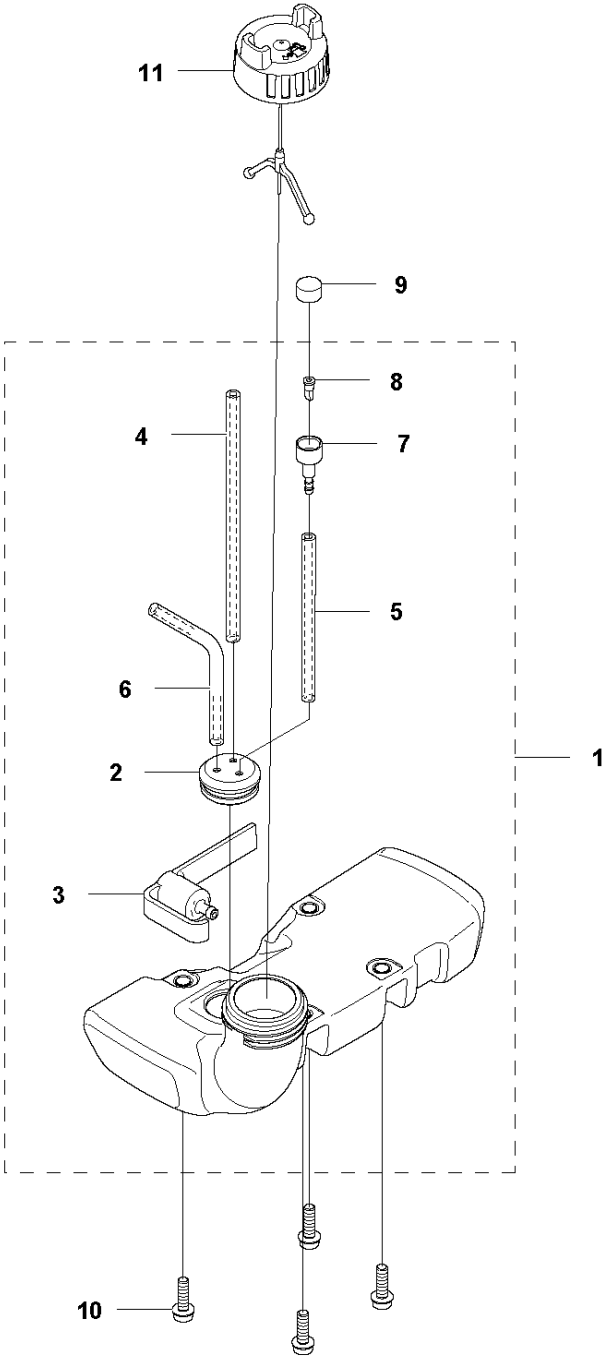

C 122C
FUEL TANK

FUEL TANK

122 C, 966712701

Ref	Part No	Description	Remark	QTY KIT	
1	577 04 48-01	FUEL TANK		1	
2	574 26 30-01	GROMMET		1	1
3	574 60 39-01	FUEL FILTER		1	1
4	574 60 02-02	HOSE	150mm	1	1
5	574 60 01-01	HOSE	155mm	1	1
6	578 97 56-03	FUEL HOSE	225mm	1	1
7	575 48 44-01	VALVE HOUSING		1	1
8	575 48 45-01	VALVE NIPPLE		1	1
9	575 48 46-01	FILTER		1	
10	525 75 51-01	SCREW ITXSCFM		4	
11	544 88 97-01	TANK CAP		1