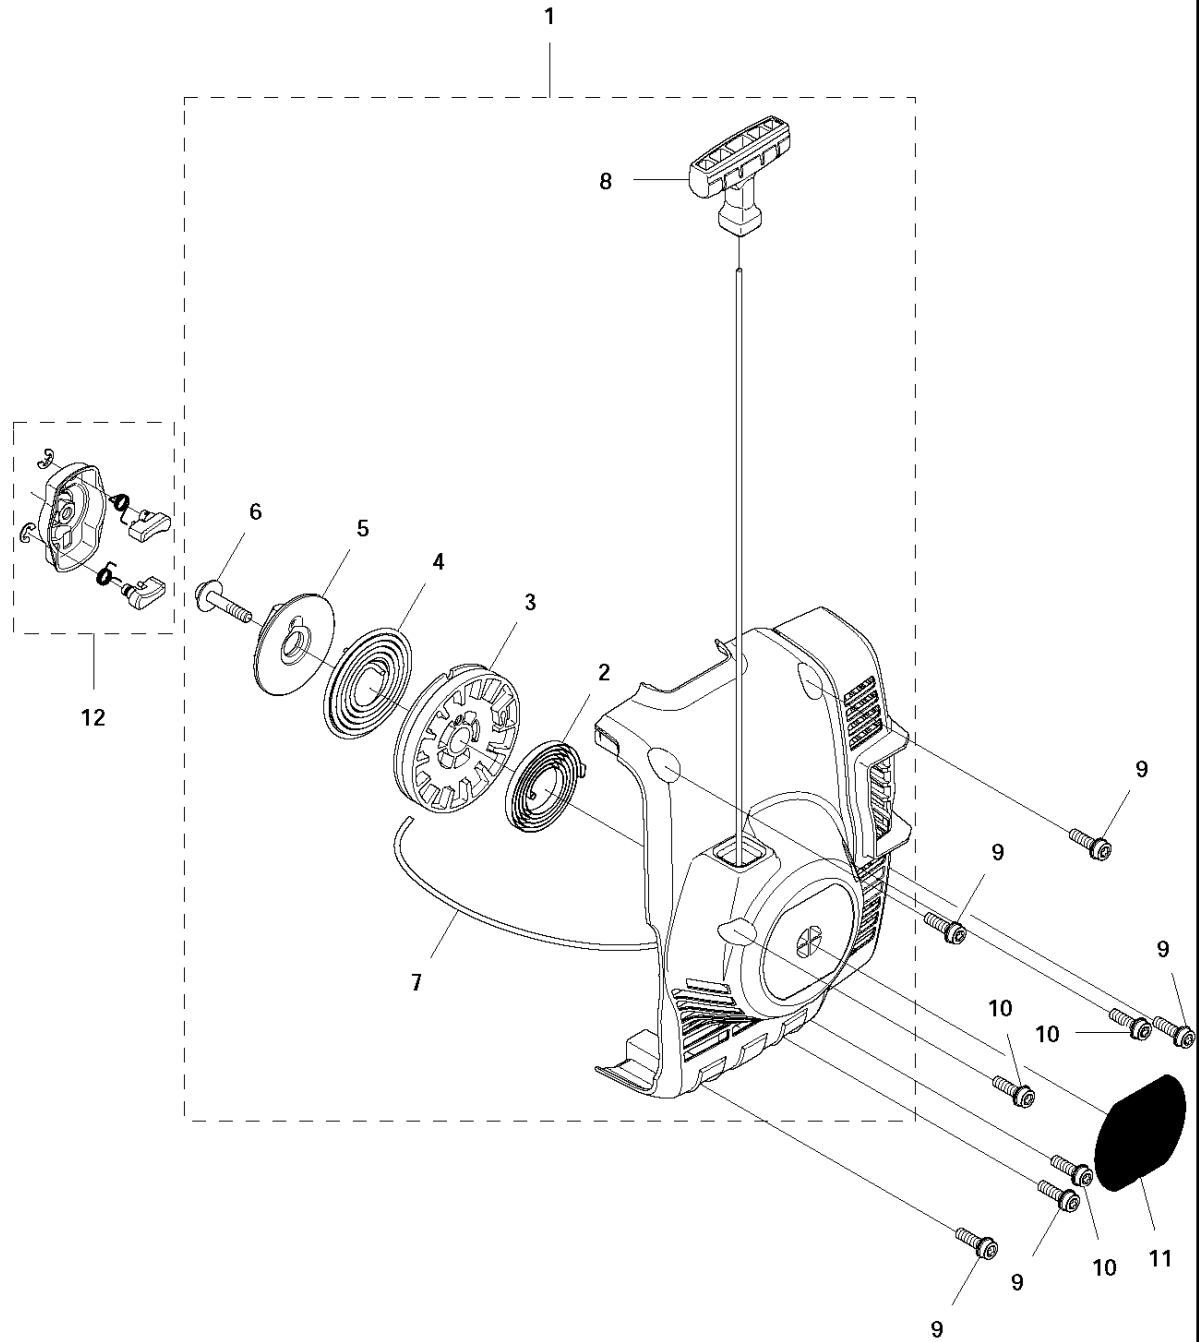

G 122C
STARTER

STARTER

122 C, 966712701

Ref	Part No	Description	Remark	QTY	KIT
1	574 48 74-01	STARTER ASSY		1	
2	525 83 83-01	SPRING		1	1
3	525 59 38-01	STARTER PULLEY		1	1
4	525 59 40-01	SPRING		1	1
5	525 59 39-01	DRIVER		1	1
6	577 22 61-03	SCREW ITXSCT		1	1
7	574 28 69-01	STARTER CORD		1	1
8	574 26 87-01	STARTER HANDLE		1	1
9	573 92 58-01	SCREW ITXSCT		5	
10	525 75 51-01	SCREW ITXSCTFM		3	
11	575 35 41-01	DECAL		1	
12	503 87 33-05	BRIDGE		1