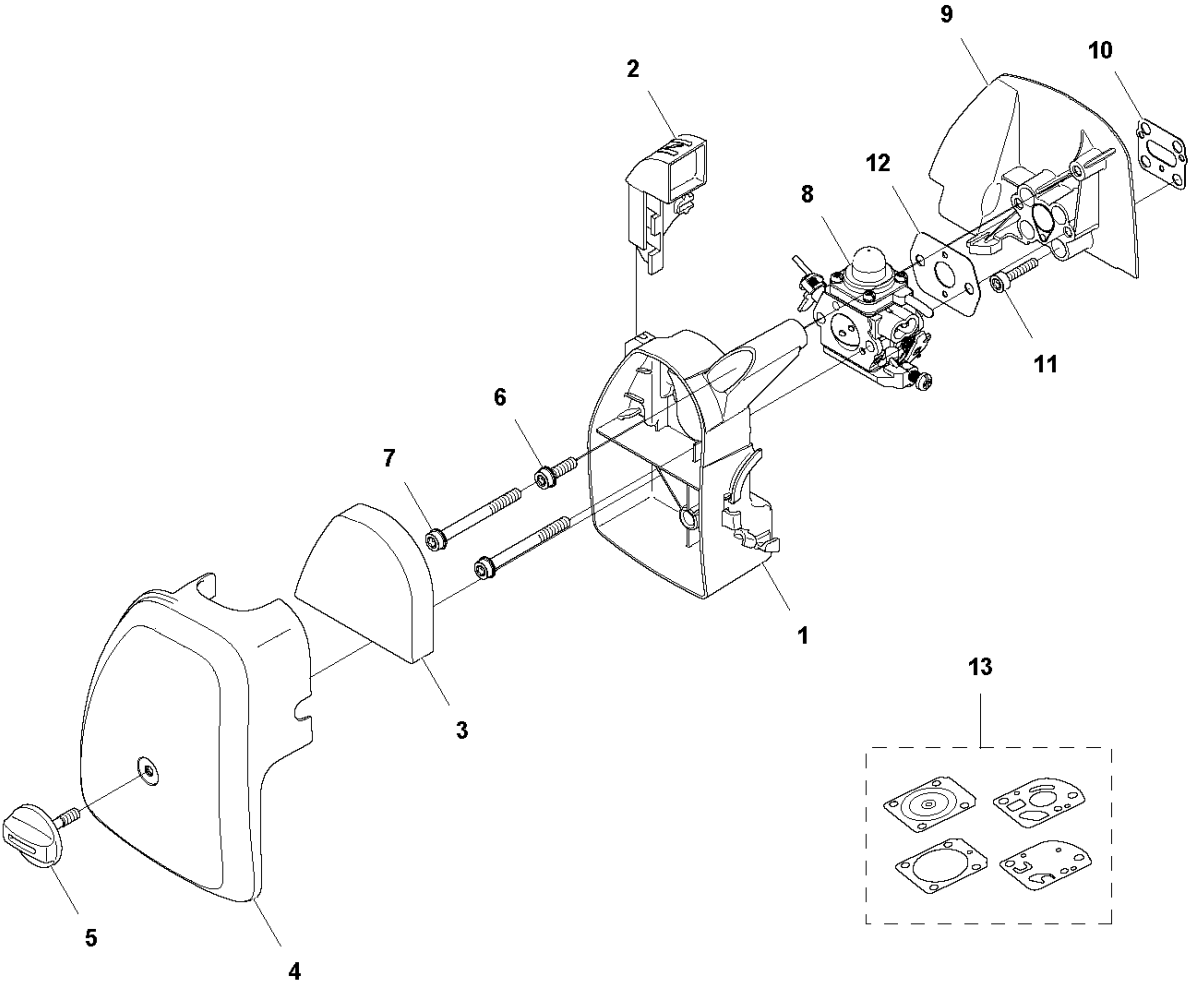

# SPARE PARTS LIST

TRIMMERS/EDGERS

122 C, 966712701

**M** 122C  
ACCESSORIES

## ACCESSORIES

122 C, 966712701

Ref	Part No	Description	Remark	QTY	KIT
1	574 47 95-01	TRIMMER GUARD		1	
2	522 75 19-01	SCREW ITXSCFM		1	1
3	574 52 34-01	KNIFE		1	1
4	573 92 58-01	SCREW ITXSCFT		2	1
5	575 73 82-01	COMBINATION WRENCH		1	1

## CARBURETOR &amp; AIR FILTER

122 C, 966712701

Ref	Part No	Description	Remark	QTY KIT
1	576 88 73-01	FILTER HOLDER ASSY		1
2	524 85 37-01	CHOKE BUTTON		1
3	574 24 27-01	AIR FILTER		1
4	524 85 38-01	FILTER COVER		1
5	537 21 32-09	KNOB		1
6	573 92 58-01	SCREW ITXSCFT		1
7	573 92 58-02	SCREW ITXSCFT		2
8	581 73 43-01	CARBURETTOR		1
9	522 91 12-01	INSULATION WALL		1
10	522 91 85-01	GASKET		1
11	525 76 09-04	SCREW ITXSCM		4
12	525 54 85-01	GASKET		1
13	588 98 60-01	KIT		1

**D** 122C  
CLUTCH