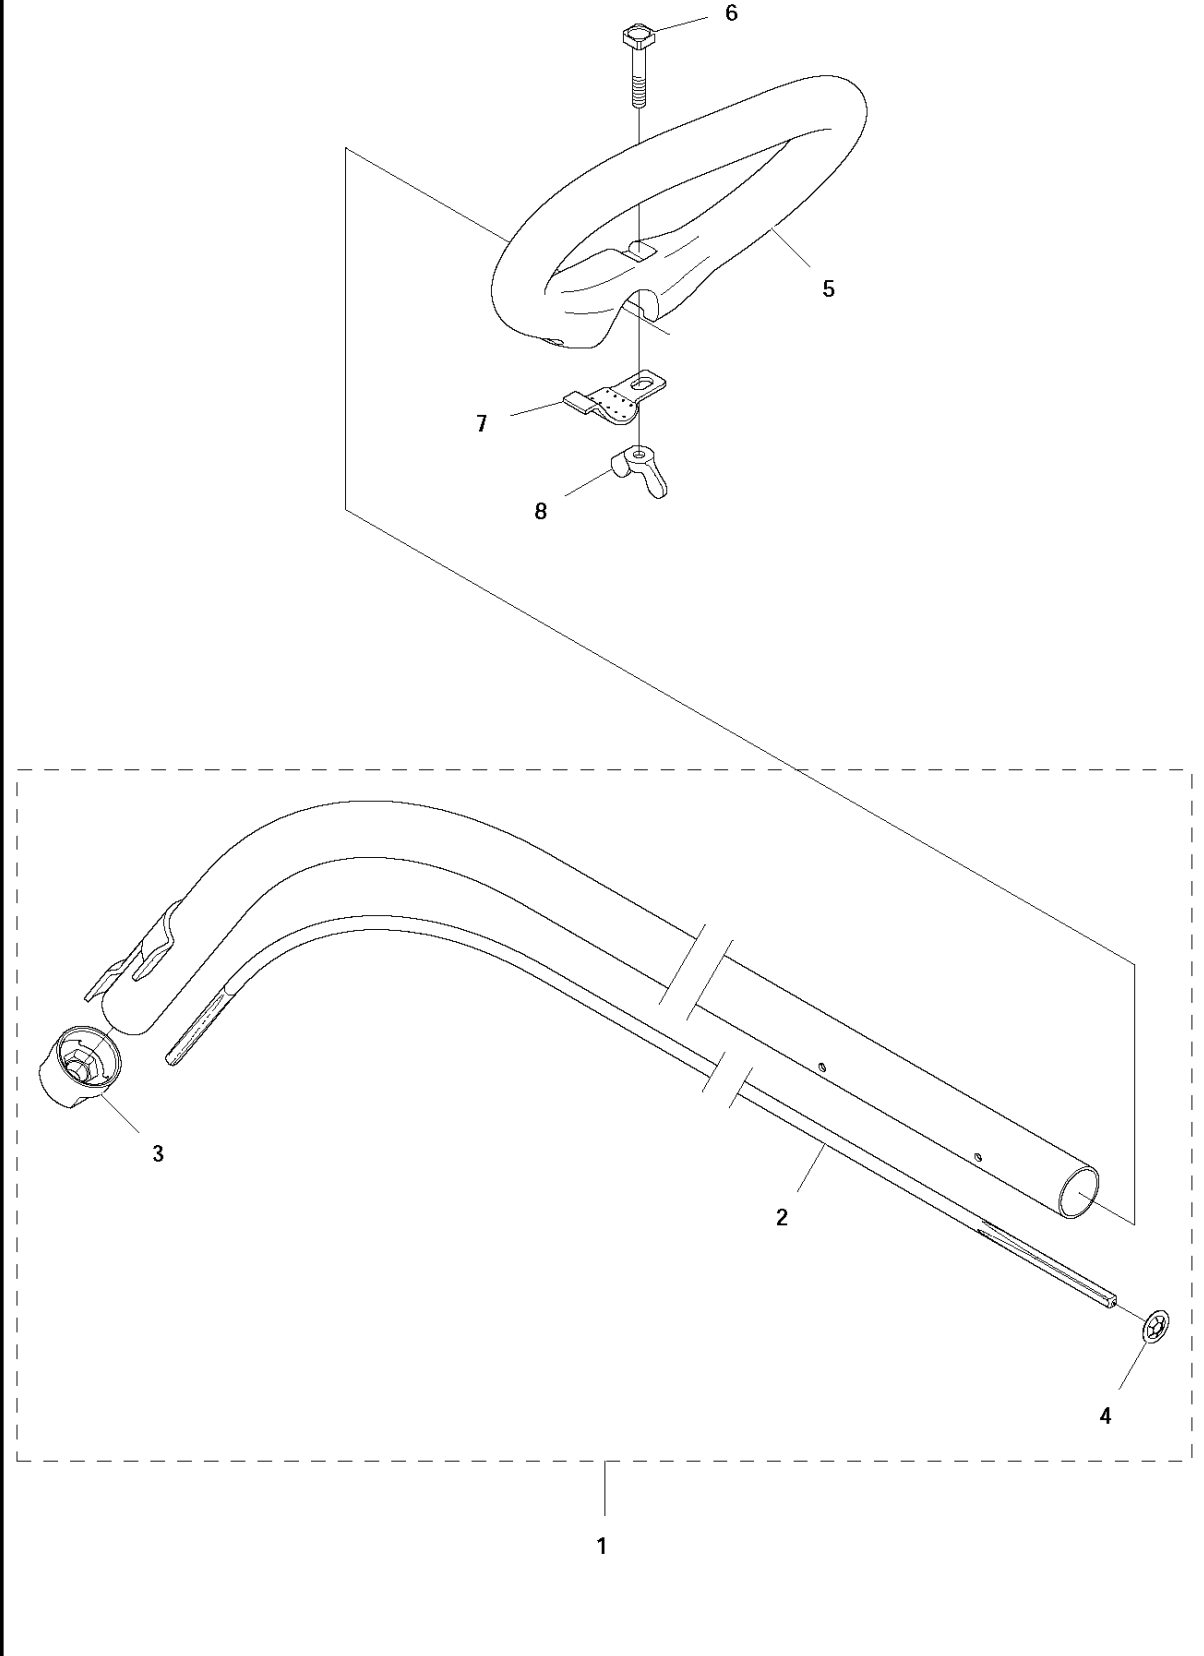

A2 122C US
SHAFT

SHAFT

122 C, 966712701

Ref	Part No	Description	Remark	QTY	KIT
1	576 97 73-01	SHAFT ASSY	US	1	
2	574 31 64-04	DRIVE SHAFT	US	1	1
3	574 41 83-01	DRIVER		1	1
4	574 36 79-01	LOCKWASHER		1	1
5	574 29 02-01	HANDLE		1	
6	577 24 50-01	SCREW		1	
7	574 29 04-01	CLAMP		1	
8	577 24 49-01	WING NUT		1