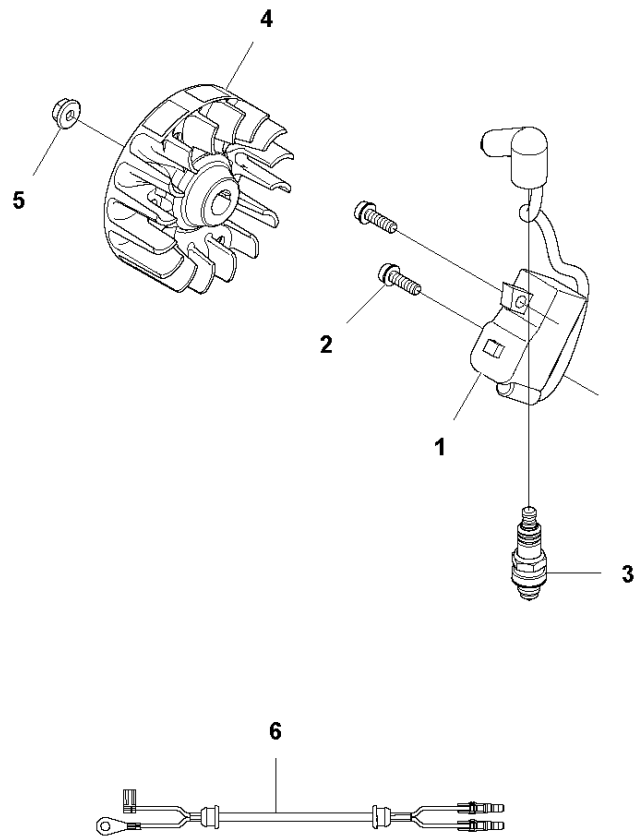

H 122C
IGNITION SYSTEM

IGNITION SYSTEM

122 C, 966712701

Ref	Part No	Description	Remark	QTY KIT
1	574 37 55-01	IGNITION MODULE		1
2	525 75 51-01	SCREW ITXSCFM		2
3	503 23 54-01	SPARK PLUG		1
4	537 24 96-02	FLYWHEEL		1
5	731 71 16-51	HEXAGON NUT FLANGE		1
6	574 48 89-01	SHORT CIRCUIT CABLE		1