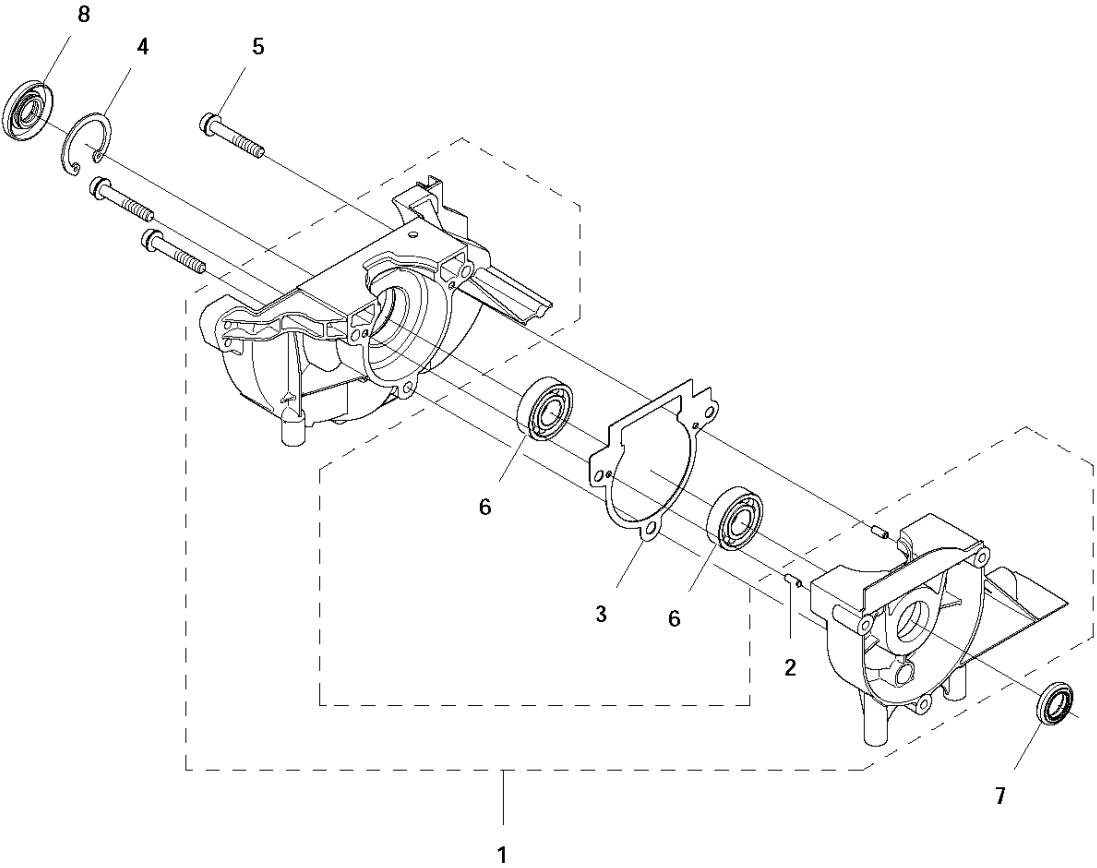

L 122C
CRANKCASE

CRANKCASE

122 C, 966712701

Ref	Part No	Description	Remark	QTY	KIT
1	522 87 83-01	CRANKCASE ASSY		1	
2	522 87 84-01	PEN		2	1
3	522 91 83-01	GASKET		1	
4	735 31 28-10	CIRCLIP		1	
5	525 75 51-03	SCREW ITXSCFM		3	
6	738 21 01-10	BALL BEARING		2	
7	503 26 02-02	SEALING RING		1	
8	574 48 20-01	RADIAL SEAL		1