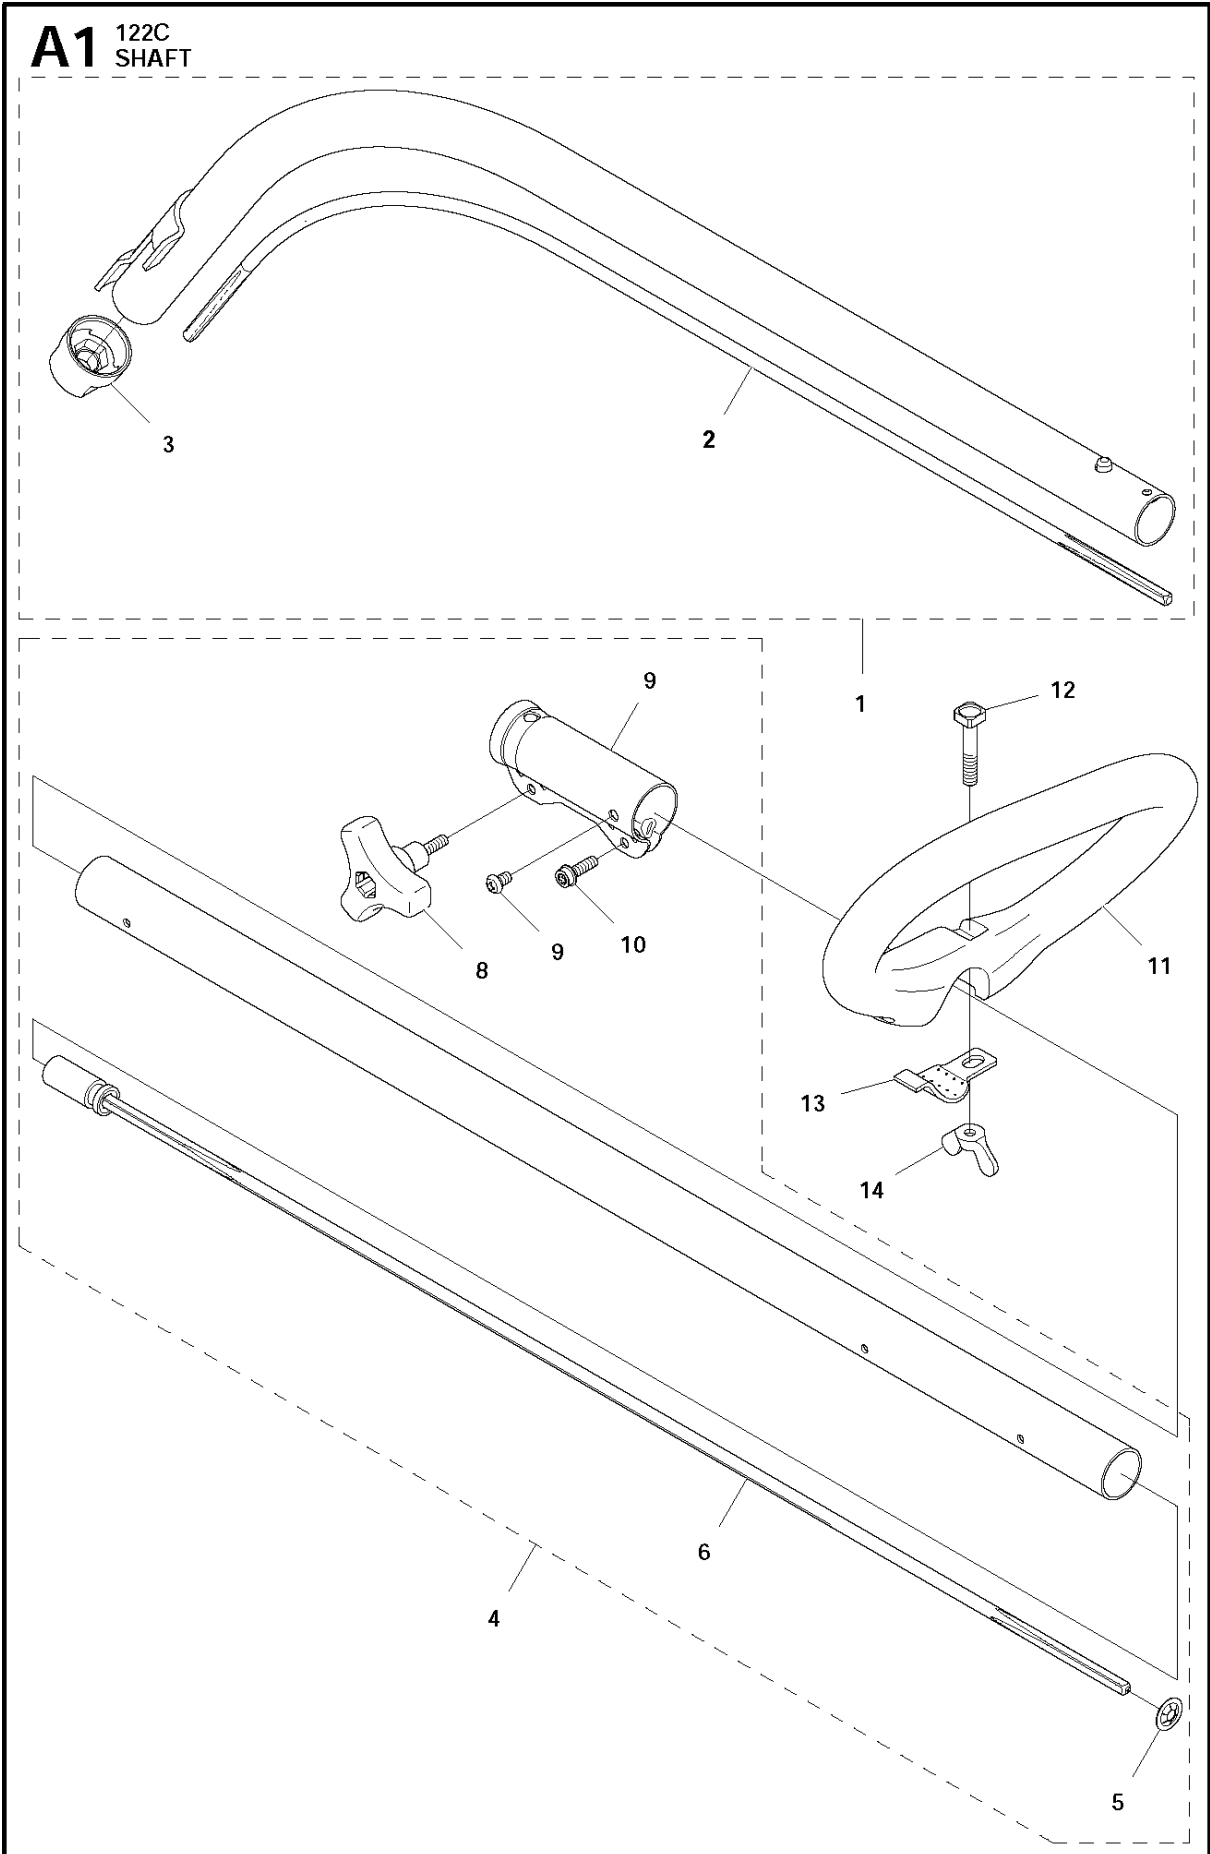

SHAFT

122 C, 966712701

Ref	Part No	Description	Remark	QTY	KIT
1	574 41 90-01	SHAFT ASSY		1	
2	574 31 64-03	DRIVE SHAFT		1	1
3	574 41 83-01	DRIVER		1	1
4	574 36 51-01	TUBE		1	
5	574 36 79-01	LOCKWASHER		1	4
6	577 38 08-01	DRIVE SHAFT		1	4
7	574 32 77-01	CLAMP		1	4
8	574 32 22-01	KNOB		1	4
9	574 45 13-01	SCREW CRPANM		1	4
10	525 75 51-01	SCREW ITXSCFM		1	4
11	574 29 02-01	HANDLE		1	
12	577 24 50-01	SCREW		1	
13	574 29 04-01	CLAMP		1	
14	577 24 49-01	WING NUT		1