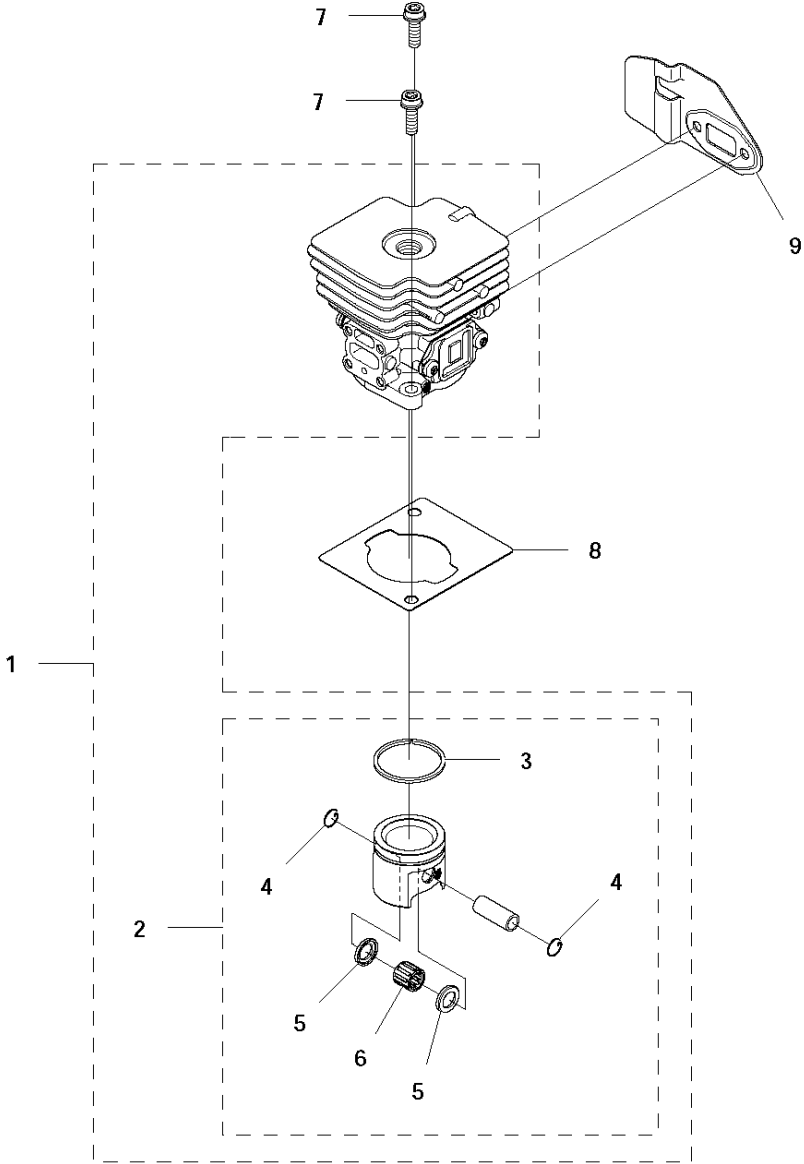

**K** 122C  
CRANK SHAFT

CRANKSHAFT

122 C, 966712701

Ref	Part No	Description	Remark	QTY	KIT
1	577 38 05-01	CRANKSHAFT		1	
2	575 50 49-01	NEEDLE BEARING		1	1
3	738 21 01-10	BALL BEARING		2	1
4	503 26 02-02	SEALING RING		1	1
5	574 48 20-01	RADIAL SEAL		1	1

## CYLINDER PISTON

122 C, 966712701

Ref	Part No	Description	Remark	QTY KIT	
1	577 38 03-01	CYLINDER			
2	510 22 36-02	PISTON ASSY		1	1
3	505 15 58-01	PISTON RING		1	1,2
4	737 44 08-00	CIRCLIP		2	1,2
5	525 57 77-01	WASHER		2	1,2
6	575 50 49-01	NEEDLE BEARING		1	1,2
7	525 75 51-02	SCREW ITXSCFM		2	
8	522 91 84-01	GASKET		1	
9	522 99 74-01	AIR CONDUCTOR		1	