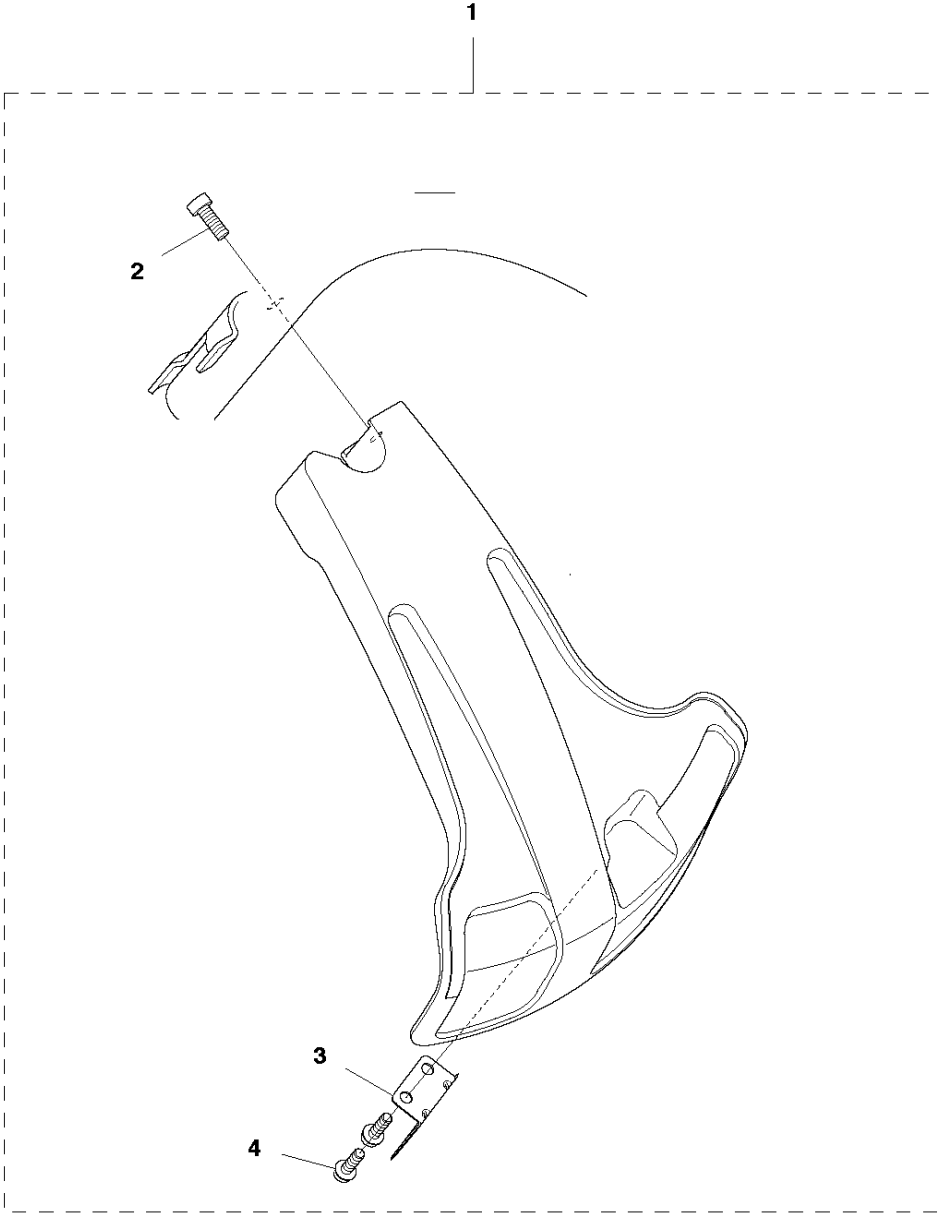

# SPARE PARTS LIST

TRIMMERS/EDGERS

122 C, 966712701

**M** 122C  
ACCESSORIES